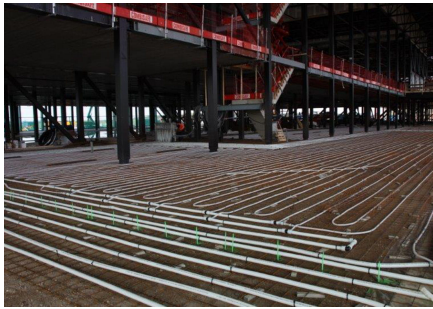

+GF+

Свържете се с нас

Търговско представителство
Uponor GmbH – България
+359 889 609 933
service.bg.bfs@georgfischer.com

W www.uponor.com