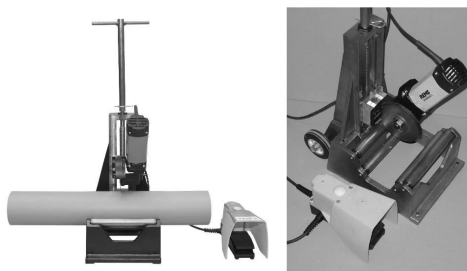

GF Instaflex cutting machine CMB225 225/220 225

1152710

No about information

GF Instaflex cutting machine CMB225 225/220 225

1152710

Status

Item Available From date 2026-03-01

Until stocks last Så længe lager haves