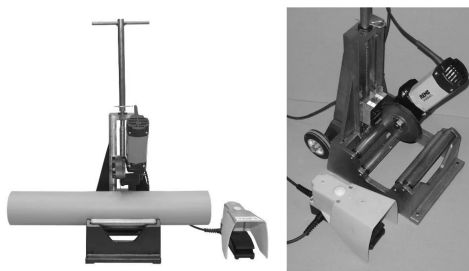

GF Instaflex cutting machine CMB225 225/220 225

1152710

No about information

GF Instaflex cutting machine CMB225 225/220 225

1152710

Status

Item Available From date 2026-03-01

Until stocks last Så længe lager haves