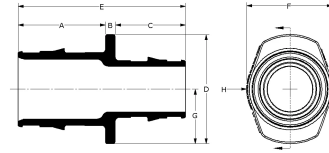

QS-style copper fitting adapters

Project information

Job name:	Location:
Engineer:	Date submitted:
Contractor:	Submitted by:
Manufacturer's representative:	Approved by:

Technical data

Material	Brass
Temp/pressure ratings	73 °F (23 °C) at 160 psi (11 bar) 180 °F (82 °C) at 100 psi (6.9 bar) 200 °F (93 °C) at 80 psi (5.5 bar)
Prop 65 label required?	Yes

Part name	Part no.	A [Inch]	B [Inch]	C [Inch]	D [Inch]	E [Inch]	F [Inch]	G [Inch]	H [Inch]	End Type 1	End Type 2
QS-style Copper Fitting Adapter, R20 x 1/2" Copper	A4342050	0.601	0.275	0.512	1.224	1.388	1.063	0.612	0.531	ISO 228-G 3/4"	Sweat 1/2"
QS-style Copper Fitting Adapter, R25 X 1" Copper (for 3/4" and 5/8" tubing only)	A4342510	0.97	0.299	0.658	1.585	1.927	1.375	0.792	0.687	ISO 228-G 1"	Sweat 1"

Part name	Part no.	Weight per UOM [lbs/UOM]
QS-style Copper Fitting Adapter, R20 x 1/2" Copper	A4342050	0.15
QS-style Copper Fitting Adapter, R25 X 1" Copper (for 3/4" and 5/8" tubing only)	A4342510	0.29

Part name	Part no.	Codes	Standards	Listings
QS-style copper fitting adapters	All	-	ASTM F877	-
In addition, the following parts have additional codes, standards, or listings:				
QS-style Copper Fitting Adapter, R20 x 1/2" Copper	A4342050		R20: ISO 228-G 3/4"	
QS-style Copper Fitting Adapter, R25 X 1" Copper (for 3/4" and 5/8" tubing only)	A4342510		R25: ISO 228-G 1"	