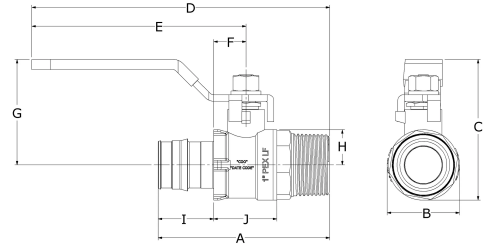

Part name	Part no.	A [inch]	B [inch]	C [inch]	D [inch]	E [inch]	F [inch]	G [inch]	H [inch]	I [inch]	J [inch]
ProPEX LF Brass Transition Ball Valve (full port) SS Ball and Stem 1/2" PEX x 1/2" MNPT	LFT4915050SS	2.524	1.001	2.03	4.776	3.425	0.465	1.583	0.447	0.709	1.012
ProPEX LF Brass Transition Ball Valve (full port) SS Ball and Stem 3/4" PEX x 3/4" MNPT	LFT4917575SS	2.992	1.28	2.411	4.949	3.425	0.524	1.791	0.62	0.945	1.122
ProPEX LF Brass Transition Ball Valve (full port) SS Ball and Stem 1" PEX x 1" MNPT	LFT4911010SS	3.579	1.535	2.984	6.26	4.547	0.685	2.236	0.748	1.181	1.339
ProPEX LF Brass Transition Ball Valve (full port) SS Ball and Stem 1 1/4" PEX x 1 1/4" MNPT	LFT4911313SS	4.142	1.858	3.311	6.423	4.547	0.821	2.396	0.915	1.445	1.575
ProPEX LF Brass Transition Ball Valve (full port) SS Ball and Stem 1 1/2" PEX x 1 1/2" MNPT	LFT4911515SS	4.626	2.126	4.134	7.579	5.638	0.98	3.091	1.043	1.705	1.799
ProPEX LF Brass Transition Ball Valve (full port) SS Ball and Stem 2" PEX x 2" MNPT	LFT4912020SS	5.492	2.874	4.78	7.862	5.638	1.122	3.362	1.417	2.146	2.138