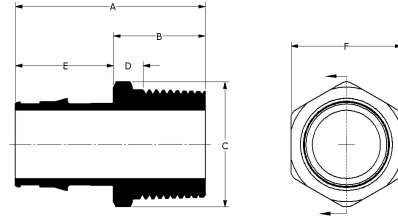

ProPEX lead-free (LF) brass male threaded adapters

Project Information

Job name :	Location :
Engineer :	Date submitted:
Contractor :	Submitted by:
Manufacturer's representative :	Approved by :

Technical data

Material	LF Brass
Temp/pressure ratings	73 °F (23 °C) at 160 psi (11 bar) 180 °F (82 °C) at 100 psi (6.9 bar) 200 °F (93 °C) at 80 psi (5.5 bar)
Prop 65 label required?	Yes

Product information and application use

ProPEX® Lead-free (LF) Male Threaded Adapter connects Uponor PEX tubing to male NPT threads for use in hot and cold domestic potable water systems, residential fire safety and hydronic radiant heating and cooling systems. 1 These adapters are safe for direct burial in soil

Part name	Part no.	A [inch]	B [inch]	C [inch]	D [inch]	E [inch]	F [inch]	G [inch]	Cv	Weight per UOM [lbs/UOM]	Equivalent length through [ft]
ProPEX LF Brass Male Threaded Adapter, 1" PEX x 1" NPT	LF4521010	2.286	1.105	1.502	0.422	1.181	1.335	0.751	19.9	0.38	3.2
ProPEX LF Brass Male Threaded Adapter, 1" PEX x 3/4" NPT	LF4521075	2.201	1.02	1.404	0.474	1.181	1.25	0.702	17.8	0.26	1.2
ProPEX LF Brass Male Threaded Adapter, 1 1/4" PEX x 1 1/4" NPT	LF4521313	2.55	1.105	1.925	0.398	1.445	1.68	0.963	32.4	0.62	4.2
ProPEX LF Brass Male Threaded Adapter, 1 1/2" PEX x 1 1/2" NPT	LF4521515	2.854	1.15	2.167	0.426	1.704	1.92	1.083	39.3	0.8	5.5
ProPEX LF Brass Male Threaded Adapter, 2" PEX x 2" NPT	LF4522020	3.543	1.396	2.6	0.639	2.147	2.375	1.3	78.6	1.45	5.61
ProPEX LF Brass Male Threaded Adapter, 2 1/2" PEX x 2 1/2" NPT	LF4522525	4.83	2	3.279	0.863	2.83	2.9	1.639	227.3	3.1	1.5
ProPEX LF Brass Male Threaded Adapter, 3" PEX x 3" NPT	LF4523030	5.38	2	3.994	0.8	3.38	3.52	1.997	187.5	4.9	9.1
ProPEX LF Brass Male Threaded Adapter, 3/8" PEX x 1/2" NPT	LF4523850	1.521	0.93	0.963	0.396	0.591	0.86	0.481	5	0.11	2.3
ProPEX LF Brass Male Threaded Adapter, 1/2" PEX x 1/2" NPT	LF4525050	1.639	0.93	0.963	0.396	0.709	0.86	0.481	5	0.12	2.3
ProPEX LF Brass Male Threaded Adapter, 1/2" PEX x 3/4" NPT	LF4525075	1.639	0.93	1.206	0.384	0.709	1.07	0.603	6.2	0.2	1.8
ProPEX LF Brass Male Threaded Adapter, 3/4" PEX x 1" NPT	LF4527510	2.045	1.1	1.511	0.417	0.945	1.335	0.756	10.9	0.32	3.4
ProPEX LF Brass Male Threaded Adapter, 3/4" PEX x 3/4" NPT	LF4527575	1.945	1	1.196	0.454	0.945	1.07	0.598	11.3	0.2	2.7

Part name	Part no.	End Type 1	End Type 2
ProPEX LF Brass Male Threaded Adapter, 1" PEX x 1" NPT	LF4521010	ProPEX 1"	MNPT 1"
ProPEX LF Brass Male Threaded Adapter, 1" PEX x 3/4" NPT	LF4521075	ProPEX 1"	MNPT 3/4"
ProPEX LF Brass Male Threaded Adapter, 1 1/4" PEX x 1 1/4" NPT	LF4521313	ProPEX 1-1/4"	MNPT 1-1/4"
ProPEX LF Brass Male Threaded Adapter, 1 1/2" PEX x 1 1/2" NPT	LF4521515	ProPEX 1-1/2"	MNPT 1-1/2"
ProPEX LF Brass Male Threaded Adapter, 2" PEX x 2" NPT	LF4522020	ProPEX 2"	MNPT 2"
ProPEX LF Brass Male Threaded Adapter, 2 1/2" PEX x 2 1/2" NPT	LF4522525	ProPEX 2-1/2"	MNPT 2-1/2"
ProPEX LF Brass Male Threaded Adapter, 3" PEX x 3" NPT	LF4523030	ProPEX 3"	MNPT 3"