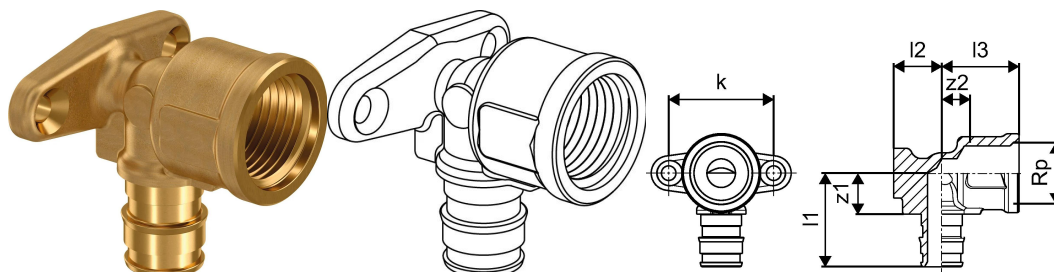

## Uponor Smart Aqua tap elbow Q&E PL 16-Rp1/2"FT l=43mm

**1023034**

- Made of brass
- Q&E rings must be ordered separately

#### Specification

- Suitable for potable water installations using multilayer composite pipes (Uni Pipe & Uni Pipe PLUS)
- Components available in tin-plated brass, PPSU, galvanized steel, and aluminium sleeve versions
- Elbows for tap connection
- Mounted on walls, floors or installation frames with precise raster positioning
- Compatible with S-Press / S-Press PLUS and Q&E jointing technologies

#### Application

- Creating stable and accurately positioned tap water connection points (basins, showers, appliances)
- Preparing on-wall or in-wall mounting locations using dedicated brackets, plates or racks
- Connecting to S-Press or Quick & Easy (Q&E) fittings within hot and cold water supply systems]
- Providing rotation-protected, leak-tight transitions from pipes to fixtures

## Uponor Smart Aqua tap elbow Q&E PL 16-Rp1/2"FT l=43mm

1023034