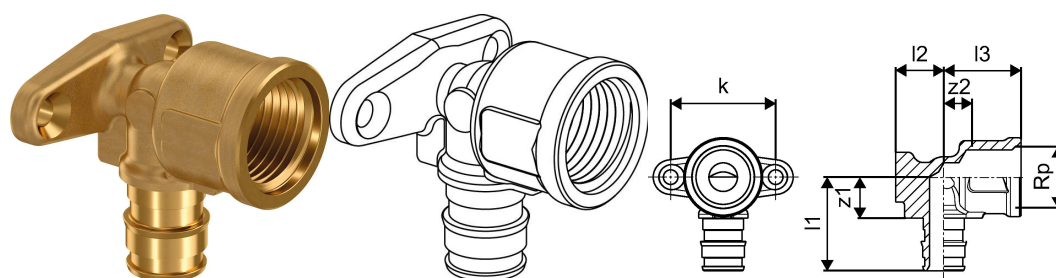

#### Specification

- Suitable for potable water installations using multilayer composite pipes (Uni Pipe & Uni Pipe PLUS)
- Components available in tin-plated brass, PPSU, galvanized steel, and aluminium sleeve versions
- Elbows for tap connection
- Mounted on walls, floors or installation frames with precise raster positioning
- Compatible with S-Press / S-Press PLUS and Q&E jointing technologies

if not different mentioned:

- Male and female threads acc.to EN 10226-1.
- Q&E rings must be ordered separately

#### Application

- Creating stable and accurately positioned tap water connection points (basins, showers, appliances)
- Preparing on-wall or in-wall mounting locations using dedicated brackets, plates or racks
- Connecting to S-Press or Quick & Easy (Q&E) fittings within hot and cold water supply systems]
- Providing rotation-protected, leak-tight transitions from pipes to fixtures

## Uponor Smart Aqua tap elbow Q&E PL 16-Rp1/2"FT l=43mm

1023034