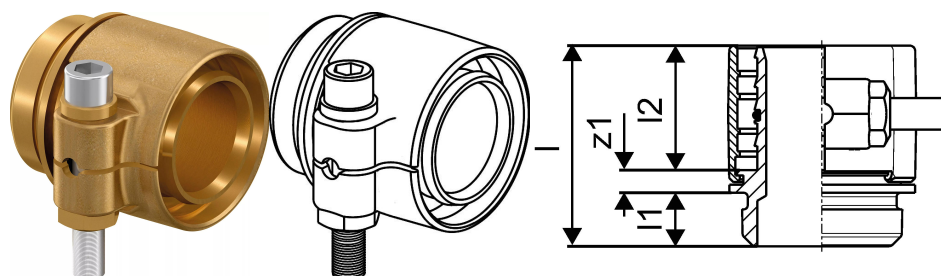

Uponor Wipex RS adapter PN6 DR 63x5,8 RS2

1047013

Status

Item Available Till date

2027-12-31T00:00:00.000+0100

Product code

Item no EAN	4021598114791
Item no GF	35001047013
Item no GTIN	04021598114791

Dimensions

Item Unit Height	85
Item Unit Length	75
Item Unit Weight	0,929
Item Unit Width	19
Item_UOM	pce

Measurements

LENGTH_L	75
Length (l1)	46
Length (l2)	20
Wall thickness_s	5,8
z1	9

Packaging

Packaging GTIN PL1	06414905402137
Packaging GTIN PL4	06414905402144
Packaging Height PL1	102
Packaging Height PL4	548
Packaging Length PL1	154
Packaging Length PL4	1200
Packaging Quantity PL1	1
Packaging Quantity PL4	240
Packaging Type PL1	Base_Box