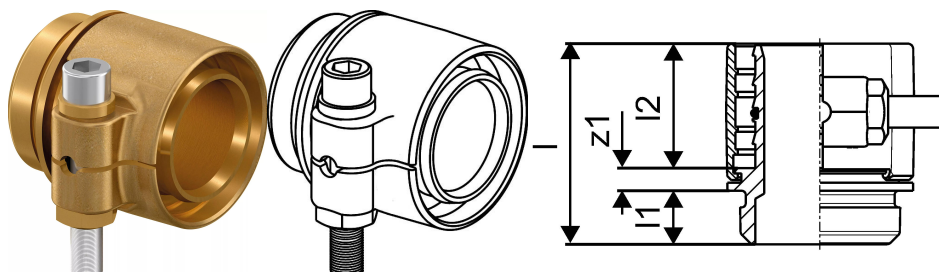

## Uponor Wipex RS adapter PN6 DR 63x5,8 RS2

**1047013**

- RS = unique modular fitting connection
- 6 bar, SDR 11
- DR = dezincification resistance brass

#### Specification

- Wipex fittings in corrosion-resistant brass, dezincification based on EN ISO 6509 with stainless steel screw.
- O-ring sealing between Wipex coupling and base fitting connectors
- Bolt set for couplers include a hex socket bolt in stainless steel and the nut as well as washer from brass
- Pre-open sleeve design with assembled support part for the dimension 63-110mm.

#### Application

- Fittings for pipe systems Thermo, Aqua, Quattro, Supra, Supra PLUS and Supra Standard
- Connection of PE and PE-Xa medium pipe to couplers with cylindrical inch male thread
- Max. operating temperature 95°C