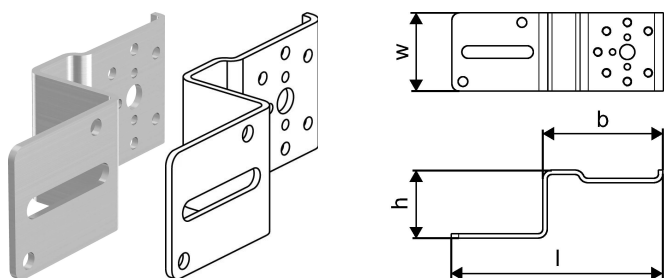

Uponor Smart Aqua single mounting angle

1057843

- Made of galvanized steel.
- For the installation of Uponor Smart Aqua tap elbows.
- Positioning of the connections in the given raster.
- Screws M6x12 acc. DIN 965 included. With holes and slots for easy attachment

Application information Uponor Smart Aqua single mounting angle

Specification

- Suitable for potable water installations using multilayer composite pipes (Uni Pipe & Uni Pipe PLUS)
- Components available in tin-plated brass, PPSU, galvanized steel, and aluminium sleeve versions
- Elbows for tap connection
- Mounted on walls, floors or installation frames with precise raster positioning
- Compatible with S-Press / S-Press PLUS and Q&E jointing technologies

if not different mentioned:

- Male and female threads acc.to EN 10226-1.
- Q&E rings must be ordered separately

Application

- Creating stable and accurately positioned tap water connection points (basins, showers, appliances)
- Preparing on-wall or in-wall mounting locations using dedicated brackets, plates or racks
- Connecting to S-Press or Quick & Easy (Q&E) fittings within hot and cold water supply systems]
- Providing rotation-protected, leak-tight transitions from pipes to fixtures

Uponor Smart Aqua single mounting angle

1057843

Product code

Item no EAN	4021598119574
Item no GF	35001057843
Item no GTIN	04021598119574

Dimensions

Item Unit Height	50
Item Unit Length	145
Item Unit Weight	0,22
Item Unit Width	40
Item_UOM	pce