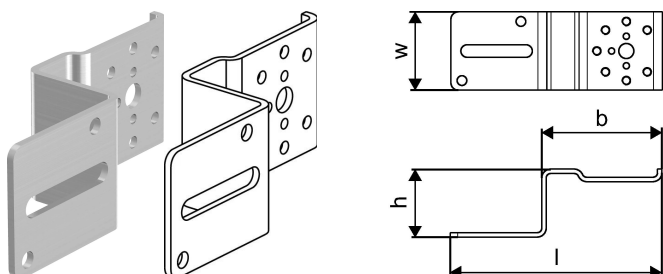

Uponor Smart Aqua single mounting angle

1057843

- Made of galvanized steel.
- For the installation of Uponor Smart Aqua tap elbows.
- Positioning of the connections in the given raster.
- Screws M6x12 acc. DIN 965 included. With holes and slots for easy attachment

Application information Uponor Smart Aqua single mounting angle

Specification

- Suitable for potable water installations using multilayer composite pipes (Uni Pipe & Uni Pipe PLUS)
- Components available in tin-plated brass, PPSU, galvanized steel, and aluminium sleeve versions
- Elbows for tap connection
- Mounted on walls, floors or installation frames with precise raster positioning
- Compatible with S-Press / S-Press PLUS and Q&E jointing technologies

if not different mentioned:

- Male and female threads acc.to EN 10226-1.
- Q&E rings must be ordered separately

Application

- Creating stable and accurately positioned tap water connection points (basins, showers, appliances)
- Preparing on-wall or in-wall mounting locations using dedicated brackets, plates or racks
- Connecting to S-Press or Quick & Easy (Q&E) fittings within hot and cold water supply systems]
- Providing rotation-protected, leak-tight transitions from pipes to fixtures

Uponor Smart Aqua single mounting angle

1057843

Product code

Item no EAN	4021598119574
Item no GF	35001057843
Item no GTIN	04021598119574

Dimensions

Item Unit Height	50
Item Unit Length	145
Item Unit Weight	0,22
Item Unit Width	40
Item_UOM	pce