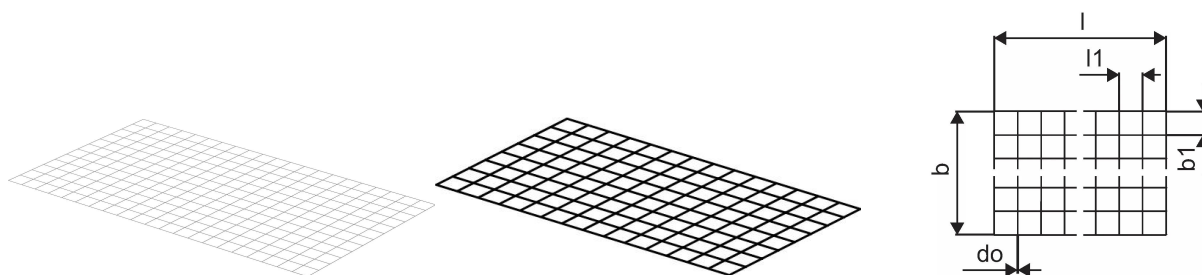

Uponor Classic steel mesh 150mm 2100x1200x3mm

1063407

No about information

Uponor Classic steel mesh 150mm 2100x1200x3mm

1063407

Technical data

Item Quantity 1	25
Item Quantity 2	750
Item (unit of measurement)	m ²
Outside diameter	3 mm
square measure	2.5 m ²
Length (l)	2100 mm
Length (l1)	150 mm
Outer diameter do	3 mm
Z-measurement b	1200 mm
Z-measurement b1	150 mm
Radius	150 mm