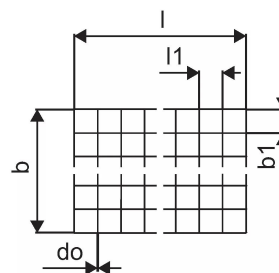

Uponor Classic steel mesh 150mm 2100x1200x3mm

1063407

No about information

Uponor Classic steel mesh 150mm 2100x1200x3mm

1063407

Technical data

Item Quantity 1	25
Item Quantity 2	750
Item (unit of measurement)	m ²
Outside diameter	3 mm
square measure	2.5 m ²
Length (l)	2100 mm
Length (l1)	150 mm
Outer diameter do	3 mm
Z-measurement b	1200 mm
Z-measurement b1	150 mm
Radius	150 mm