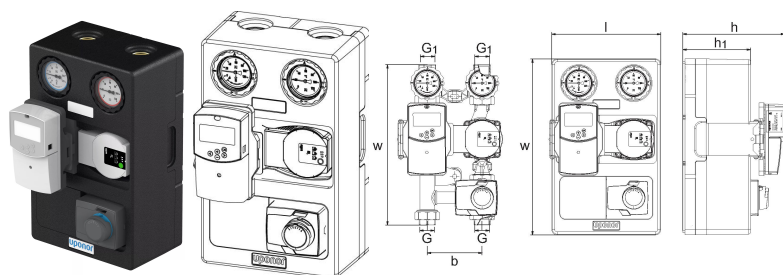

Uponor Fluvia Move pump group CPG-15-C-W

1119445

- Pumpgroup pre-mounted with supply temperature controller Uponor Smatrix Move
- Outdoor temperature sensor (for installation on buildingsite)
- Water temperature sensor for supply temperature
- 3-way-mixing valve
- Motor drive
- Proportional pressure control
- Upgrade to heating/cooling possible
- For weather compensated supply water temperature control
- Max. primary temperature: 90°C
- Max. secondary temperature: 55°C
- For installation in central distribution room
- Nominal heat output: 15 kW
- Smatrix Move, variable kvs-value and motor 230V
- Pump Wilo Para: Q: 0,1-2,5 m³/h, H: 6-2,4 m, EEI 0,17
- Primary connection Rp1 (FT)
- Secondary ball valves with thermometer, connection Rp1 (FT)

Application information Uponor Fluvia Move pump group CPG-15-C-W

Specification

- Pumpgroup pre-mounted with supply temperature controller Uponor Smatrix Move
- Outdoor temperature sensor (for installation on buildingsite)
- Water temperature sensor for supply temperature
- 3-way-mixing valve
- Motor drive
- Proportional pressure control
- Upgrade to heating/cooling possible

Application

- For weather compensated supply water temperature control
- Max. primary temperature: 90°C
- Max. secondary temperature: 55°C

Uponor Fluvia Move pump group CPG-15-C-W

1119445

Measurements

Cylindric_thread_G	1
Cylindric_thread_G1	1
LENGTH_L	248
Z Measurement b	125
Z Measurement h	232
Z Measurement h1	154
Z Measurement w	365
Z Measurement w1	400

Product code

Item no EAN	6414905650385
Item no GF	35001119445
Item no GTIN	06414905650385
Item no NRF	8362184
Item no VVS	466261150

Dimensions

Item Unit Height	232
Item Unit Length	400
Item Unit Weight	6,3
Item Unit Width	248
Item_UOM	pce