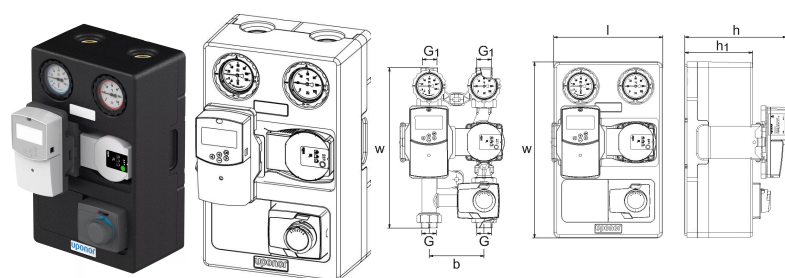

Uponor Fluvia Move pump group CPG-15-C-W

1119445

- Pumpgroup pre-mounted with supply temperature controller Uponor Smatrix Move
- Outdoor temperature sensor (for installation on buildingsite)
- Water temperature sensor for supply temperature
- 3-way-mixing valve
- Motor drive
- Proportional pressure control
- Upgrade to heating/cooling possible
- For weather compensated supply water temperature control
- Max. primary temperature: 90°C
- Max. secondary temperature: 55°C
- For installation in central distribution room
- Nominal heat output: 15 kW
- Smatrix Move, variable kvs-value and motor 230V
- Pump Wilo Para: Q: 0,1-2,5 m³/h, H: 6-2,4 m, EEI 0,17
- Primary connection Rp1 (FT)
- Secondary ball valves with thermometer, connection Rp1 (FT)

Application information Uponor Fluvia Move pump group CPG-15-C-W

Specification

- Pumpgroup pre-mounted with supply temperature controller Uponor Smatrix Move
- Outdoor temperature sensor (for installation on buildingsite)
- Water temperature sensor for supply temperature
- 3-way-mixing valve
- Motor drive
- Proportional pressure control
- Upgrade to heating/cooling possible

Application

- For weather compensated supply water temperature control
- Max. primary temperature: 90°C
- Max. secondary temperature: 55°C

Uponor Fluvia Move pump group CPG-15-C-W

1119445

Measurements

Cylindric_thread_G	1
Cylindric_thread_G1	1
LENGTH_L	248
Z Measurement b	125
Z Measurement h	232
Z Measurement h1	154
Z Measurement w	365
Z Measurement w1	400

Product code

Item no EAN	6414905650385
Item no GF	35001119445
Item no GTIN	06414905650385
Item no NRF	8362184
Item no VVS	466261150

Dimensions

Item Unit Height	232
Item Unit Length	400
Item Unit Weight	6,3
Item Unit Width	248
Item_UOM	pce