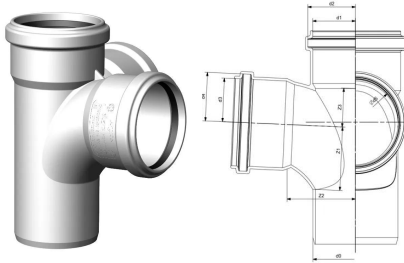

GF Silenta Premium double branch radius corner 87,5° 90-90mm

1146356

- Light gray, PP-material with inorganic filler, according to EN 1451

Application information GF Silenta Premium double branch radius corner 87,5°

Specification

- Three-layer polypropylene pipe system manufactured according to EN 1451
- Sound-insulated construction with enhanced mechanical strength
- Pipe diameter range: DN 58 to DN 200
- High chemical and temperature resistance
- Complete system including pipes, fittings and accessories

Item no GTIN 08698652155029

Item no VVS 186851014

Dimensions

Item Unit Height 235

Item Unit Length 187

Item Unit Weight 0,838

Item Unit Width 187

Item_UOM pce