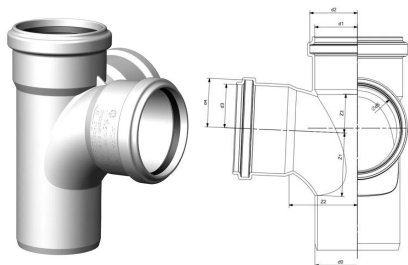

GF Silenta Premium double branch radius corner 87,5° 90-90mm

1146356

- Light gray, PP-material with inorganic filler, according to EN 1451

Application information GF Silenta Premium double branch radius corner 87,5°

Specification

- Three-layer polypropylene pipe system manufactured according to EN 1451
- Sound-insulated construction with enhanced mechanical strength
- Pipe diameter range: DN 58 to DN 200
- High chemical and temperature resistance
- Complete system including pipes, fittings and accessories

GF Silenta Premium double branch radius corner 87,5° 90-90mm

1146356

Status

Item Available From date

2026-02-01

Product code

Item no EAN 8698652155029

Item no GF 4501209030721

Item no GTIN 08698652155029

Item no VVS 186851014

Dimensions

Item Unit Height 235

Item Unit Length 187

Item Unit Weight 0,838

Item Unit Width 187

Item_UOM pce