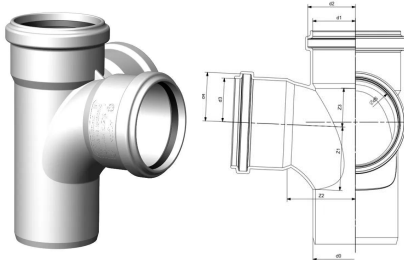

GF Silenta premium corner double branch radius 87,5deg 90-90mm

1146356

- Light gray, PP-material with inorganic filler, according to EN 1451

Application information GF Silenta premium corner double branch radius 87,5deg

Specification

- Three-layer polypropylene pipe system manufactured according to EN 1451
- Sound-insulated construction with enhanced mechanical strength
- Pipe diameter range: DN 58 to DN 200
- High chemical and temperature resistance
- Complete system including pipes, fittings and accessories

GF Silenta premium corner double branch radius 87,5deg 90-90mm

1146356

Status

Item Available From date

2026-02-01

Product code

Item no EAN 8698652155029

Item no GF 4501209030721

Item no GTIN 08698652155029

Item no VVS 186851014

Dimensions

Item Unit Height 235

Item Unit Length 187

Item Unit Weight 0,838

Item Unit Width 187

Item_UOM pce