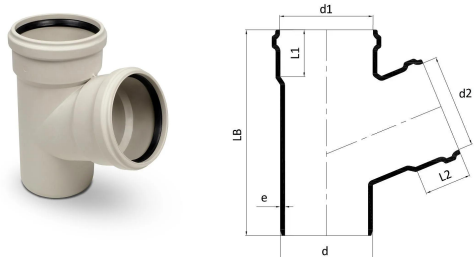

GF Silenta Premium branch 67,5° 110-58mm

1146377

- Light gray, PP-material with inorganic filler, according to EN 1451

Application information GF Silenta Premium branch 67,5°

Specification

- Three-layer polypropylene pipe system manufactured according to EN 1451
- Sound-insulated construction with enhanced mechanical strength
- Pipe diameter range: DN 58 to DN 200
- High chemical and temperature resistance
- Complete system including pipes, fittings and accessories

GF Silenta Premium branch 67,5° 110-58mm

1146377

Status

Item Available From date

2026-02-01

Product code

Item no EAN	8698652133775
Item no GF	4501211030321
Item no GTIN	08698652133775
Item no VVS	186842190

Dimensions

Item Unit Height	195
Item Unit Length	135
Item Unit Weight	0,799
Item Unit Width	202
Item_UOM	pce

Measurements

Length (l2)	52
Z Measurement d1	110
Z Measurement d2	58
Z Measurement e	5,3
Z Measurement L1	63