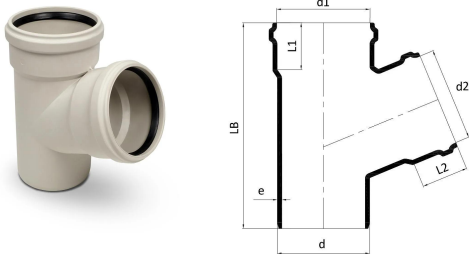

GF Silenta Premium branch 67,5° 110-78mm

1146378

- Light gray, PP-material with inorganic filler, according to EN 1451

Application information GF Silenta Premium branch 67,5°

Specification

- Three-layer polypropylene pipe system manufactured according to EN 1451
- Sound-insulated construction with enhanced mechanical strength
- Pipe diameter range: DN 58 to DN 200
- High chemical and temperature resistance
- Complete system including pipes, fittings and accessories

GF Silenta Premium branch 67,5° 110-78mm

1146378

Status

Item Available From date

2026-02-01

Product code

Item no EAN	8698652133782
Item no GF	4501211030421
Item no GTIN	08698652133782
Item no VVS	186842192

Dimensions

Item Unit Height	210
Item Unit Length	135
Item Unit Weight	1,01
Item Unit Width	214
Item_UOM	pce

Measurements

Length (l2)	56
Z Measurement d1	110
Z Measurement d2	78
Z Measurement e	5,3
Z Measurement L1	63