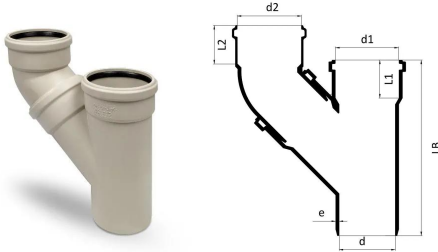

GF Silenta Premium parallel branch 110-110mm

1146389

- Light gray, PP-material with inorganic filler, according to EN 1451

Application information GF Silenta Premium parallel branch

Specification

- Three-layer polypropylene pipe system manufactured according to EN 1451
- Sound-insulated construction with enhanced mechanical strength
- Pipe diameter range: DN 58 to DN 200
- High chemical and temperature resistance
- Complete system including pipes, fittings and accessories

GF Silenta Premium parallel branch 110-110mm

1146389

Status

Item Available From date

2026-02-01

Product code

Item no EAN 8698652133867

Item no GF 4501211032021

Item no GTIN 08698652133867

Item no VVS 186844016

Dimensions

Item Unit Height 336

Item Unit Length 135

Item Unit Weight 2,143

Item Unit Width 297

Item_UOM pce