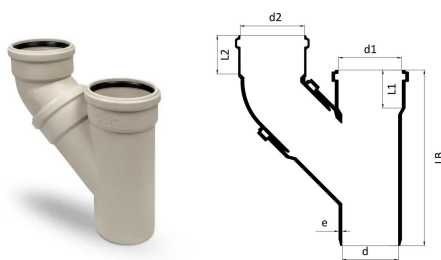

GF Silenta Premium parallel branch 110-110mm

1146389

- Light gray, PP-material with inorganic filler, according to EN 1451

Application information GF Silenta Premium parallel branch

Specification

- Three-layer polypropylene pipe system manufactured according to EN 1451
- Sound-insulated construction with enhanced mechanical strength
- Pipe diameter range: DN 58 to DN 200
- High chemical and temperature resistance
- Complete system including pipes, fittings and accessories

GF Silenta Premium parallel branch 110-110mm

1146389

Status

Item Available From date

2026-02-01

Product code

Item no EAN 8698652133867

Item no GF 4501211032021

Item no GTIN 08698652133867

Item no VVS 186844016

Dimensions

Item Unit Height 336

Item Unit Length 135

Item Unit Weight 2,143

Item Unit Width 297

Item_UOM pce