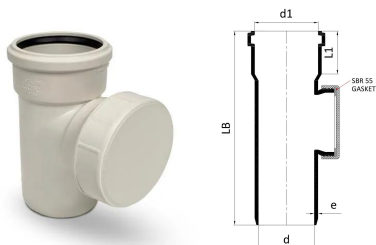

GF Silenta Premium access pipe circular 90mm

1146427

- Light gray, PP-material with inorganic filler, according to EN 1451

Application information GF Silenta Premium access pipe circular

Specification

- Three-layer polypropylene pipe system manufactured according to EN 1451
- Sound-insulated construction with enhanced mechanical strength
- Pipe diameter range: DN 58 to DN 200
- High chemical and temperature resistance
- Complete system including pipes, fittings and accessories

GF Silenta Premium access pipe circular 90mm

1146427

Status

Item Available From date 2026-02-01

Product code

Item no EAN	8698652134031
Item no GF	4501309030021
Item no GTIN	08698652134031
Item no VVS	186856014

Dimensions

Item Unit Height	216
Item Unit Length	122
Item Unit Weight	0,8285
Item Unit Width	162
Item_UOM	pce

Packaging

Packaging GTIN PL1	06414900602105
Packaging GTIN PL2	06414900051132
Packaging GTIN PL4	06414900246149
Packaging Height PL1	216
Packaging Height PL2	360
Packaging Height PL4	1200
Packaging Length PL1	122
Packaging Length PL2	390
Packaging Length PL4	1200
Packaging Quantity PL1	1
Packaging Quantity PL2	8
Packaging Quantity PL4	192
Packaging Type PL1	Piece
Packaging Type PL2	Medium_Box