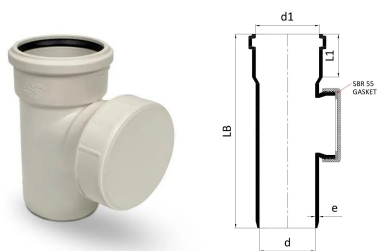

GF Silenta Premium access pipe circular 90mm

1146427

- Light gray, PP-material with inorganic filler, according to EN 1451

Application information GF Silenta Premium access pipe circular

Specification

- Three-layer polypropylene pipe system manufactured according to EN 1451
- Sound-insulated construction with enhanced mechanical strength
- Pipe diameter range: DN 58 to DN 200
- High chemical and temperature resistance
- Complete system including pipes, fittings and accessories

GF Silenta Premium access pipe circular 90mm

1146427

Status

Item Available From date 2026-02-01

Product code

Item no EAN	8698652134031
Item no GF	4501309030021
Item no GTIN	08698652134031
Item no VVS	186856014

Dimensions

Item Unit Height	216
Item Unit Length	122
Item Unit Weight	0,8285
Item Unit Width	162
Item_UOM	pce

Packaging

Packaging GTIN PL1	06414900602105
Packaging GTIN PL2	06414900051132
Packaging GTIN PL4	06414900246149
Packaging Height PL1	216
Packaging Height PL2	360
Packaging Height PL4	1200
Packaging Length PL1	122
Packaging Length PL2	390
Packaging Length PL4	1200
Packaging Quantity PL1	1
Packaging Quantity PL2	8
Packaging Quantity PL4	192
Packaging Type PL1	Piece
Packaging Type PL2	Medium_Box