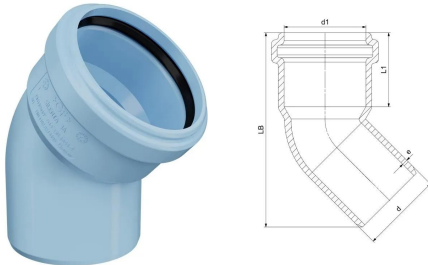

GF Silenta 3A elbow 45° 50mm

1146650

- Light blue, PP-material with inorganic filler, according to EN 1451

Application information GF Silenta 3A elbow 45°

Specification

- Three-layer polypropylene soil and wastewater pipe system
- Compliant with DIN EN 1451, DIN 4109 and DIN 4102
- Designed for non-pressurized domestic drainage
- Pipe diameter range: DN 32 to DN 200
- Complete system including pipes, fittings and accessories

GF Silenta 3A elbow 45° 50mm

1146650

Status

Item Available From date 2026-02-01

Product code

Item no EAN	8698652001005
Item no GF	4704105000321
Item no GTIN	08698652001005
Item no NOBB	60823815
Item no NRF	1486146
Item no RSK	2832135
Item no VVS	186723050

Dimensions

Item Unit Height	140
Item Unit Length	77
Item Unit Weight	0,08
Item Unit Width	105
Item_UOM	pce

Packaging

Packaging GTIN PL1	06414900553933
Packaging GTIN PL2	06414900565929
Packaging GTIN PL4	06414900565936
Packaging Height PL1	140
Packaging Height PL2	360
Packaging Height PL4	924
Packaging Length PL1	77
Packaging Length PL2	590
Packaging Length PL4	1200
Packaging Quantity PL1	1
Packaging Quantity PL2	150