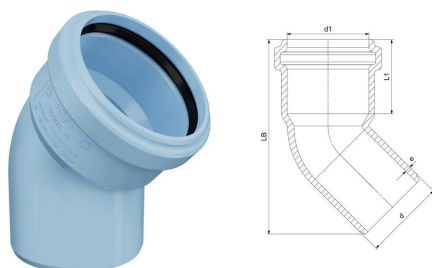

GF Silenta 3A elbow 45° 75mm

1146656

- Light blue, PP-material with inorganic filler, according to EN 1451

Application information GF Silenta 3A elbow 45°

Specification

- Three-layer polypropylene soil and wastewater pipe system
- Compliant with DIN EN 1451, DIN 4109 and DIN 4102
- Designed for non-pressurized domestic drainage
- Pipe diameter range: DN 32 to DN 200
- Complete system including pipes, fittings and accessories

Dimensions

Item Unit Height	155
Item Unit Length	100
Item Unit Weight	0,168
Item Unit Width	125
Item_UOM	pce

Packaging

Packaging GTIN PL1	06414900555463
Packaging GTIN PL2	06414900566049
Packaging GTIN PL4	06414900566056
Packaging Height PL1	155
Packaging Height PL2	360
Packaging Height PL4	924
Packaging Length PL1	100
Packaging Length PL2	590
Packaging Length PL4	1200
Packaging Quantity PL1	1
Packaging Quantity PL2	50