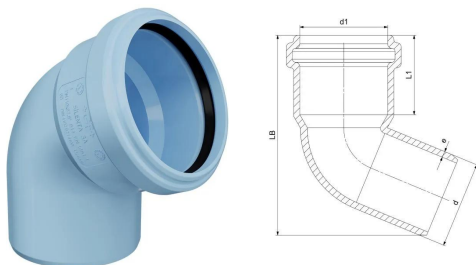

GF Silenta 3A elbow 67,5° 110mm

1146661

- Light blue, PP-material with inorganic filler, according to EN 1451

Application information GF Silenta 3A elbow 67,5°

Specification

- Three-layer polypropylene soil and wastewater pipe system
- Compliant with DIN EN 1451, DIN 4109 and DIN 4102
- Designed for non-pressurized domestic drainage
- Pipe diameter range: DN 32 to DN 200
- Complete system including pipes, fittings and accessories

GF Silenta 3A elbow 67,5° 110mm

1146661

Status

Item Available From date 2026-02-01

Product code

Item no EAN	8698652033549
Item no GF	4704111001421
Item no GTIN	08698652033549
Item no NOBB	60823826
Item no NRF	1486157
Item no RSK	2832146
Item no VVS	186722110

Dimensions

Item Unit Height	195
Item Unit Length	135
Item Unit Weight	0,276
Item Unit Width	177
Item_UOM	pce

Packaging

Packaging GTIN PL1	06414900555487
Packaging GTIN PL2	06414900566148
Packaging GTIN PL4	06414900566155
Packaging Height PL1	195
Packaging Height PL2	400
Packaging Height PL4	944
Packaging Length PL1	135
Packaging Length PL2	800
Packaging Length PL4	1200
Packaging Quantity PL1	1
Packaging Quantity PL2	50