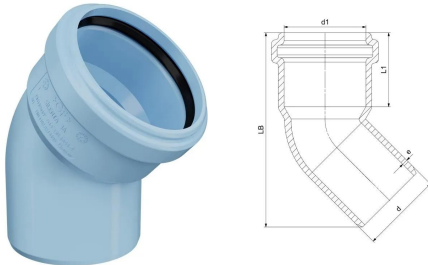

GF Silenta 3A elbow 45° 200mm

1146669

- Light blue, PP-material with inorganic filler, according to EN 1451

Application information GF Silenta 3A elbow 45°

Specification

- Three-layer polypropylene soil and wastewater pipe system
- Compliant with DIN EN 1451, DIN 4109 and DIN 4102
- Designed for non-pressurized domestic drainage
- Pipe diameter range: DN 32 to DN 200
- Complete system including pipes, fittings and accessories

GF Silenta 3A elbow 45° 200mm

1146669

Status

Item Available From date 2026-02-01

Product code

Item no EAN	8698652052755
Item no GF	4704120002021
Item no GTIN	08698652052755
Item no NOBB	60823834
Item no NRF	1486165
Item no RSK	2832142
Item no VVS	186723200

Dimensions

Item Unit Height	315
Item Unit Length	230
Item Unit Weight	2,2
Item Unit Width	290
Item_UOM	pce

Packaging

Packaging GTIN PL1	06414900553094
Packaging GTIN PL2	06414900566308
Packaging GTIN PL4	06414900566315
Packaging Height PL1	315
Packaging Height PL2	400
Packaging Height PL4	944
Packaging Length PL1	230
Packaging Length PL2	800
Packaging Length PL4	1200
Packaging Quantity PL1	1
Packaging Quantity PL2	10