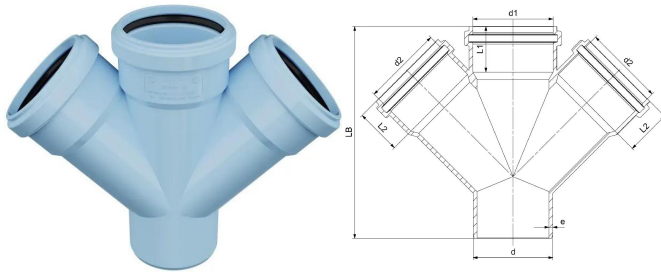

GF Silenta 3A double branch 45deg 75-50mm

1146681

- Light blue, PP-material with inorganic filler, according to EN 1451

Application information GF Silenta 3A double branch 45deg

Specification

- Three-layer polypropylene soil and wastewater pipe system
- Compliant with DIN EN 1451, DIN 4109 and DIN 4102
- Designed for non-pressurized domestic drainage
- Pipe diameter range: DN 32 to DN 200
- Complete system including pipes, fittings and accessories

GF Silenta 3A double branch 45deg 75-50mm

1146681

Status

Item Available From date

2026-02-01

Product code

Item no EAN	8698652054384
Item no GF	4704207503121
Item no GTIN	08698652054384
Item no NOBB	60823846
Item no NRF	1486177
Item no RSK	2832088
Item no VVS	186738073

Dimensions

Item Unit Height	180
Item Unit Length	90
Item Unit Weight	0,218
Item Unit Width	220
Item_UOM	pce

Measurements

Length (l2)	46
Wall thickness_s	20
Z Measurement d2	50
Z Measurement e	1,9

Packaging