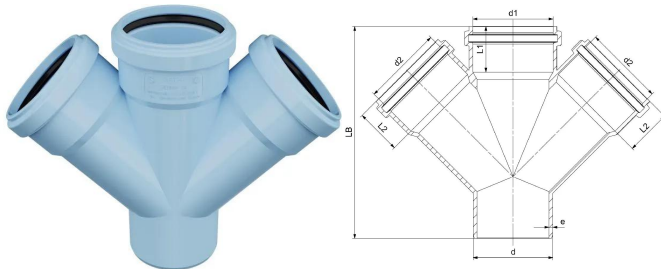

GF Silenta 3A double branch 45deg 160-110mm

1146702

- Light blue, PP-material with inorganic filler, according to EN 1451

Application information GF Silenta 3A double branch 45deg

Specification

- Three-layer polypropylene soil and wastewater pipe system
- Compliant with DIN EN 1451, DIN 4109 and DIN 4102
- Designed for non-pressurized domestic drainage
- Pipe diameter range: DN 32 to DN 200
- Complete system including pipes, fittings and accessories

GF Silenta 3A double branch 45deg 160-110mm

1146702

Status

Item Available From date

2026-02-01

Product code

Item no EAN	8698652051246
Item no GF	4704216003621
Item no GTIN	08698652051246
Item no NOBB	60823865
Item no NRF	1486196
Item no RSK	2832102
Item no VVS	186738157

Dimensions

Item Unit Height	320
Item Unit Length	185
Item Unit Weight	1,66
Item Unit Width	428
Item_UOM	pce

Measurements

Length (l2)	58
Wall thickness_s	20
Z Measurement d2	110
Z Measurement e	3,1

Packaging