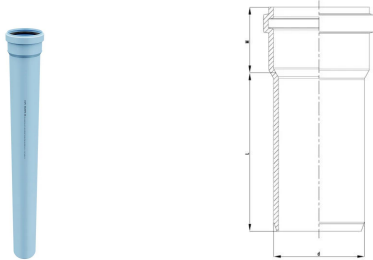

GF Silenta 3A pipe with single socket 110x500mm

1147159

- Light blue, three-layer, PP-material with inorganic filler, according to EN 1451

Application information GF Silenta 3A pipe with single socket

Specification

- Three-layer polypropylene soil and wastewater pipe system
- Compliant with DIN EN 1451, DIN 4109 and DIN 4102
- Designed for non-pressurized domestic drainage
- Pipe diameter range: DN 32 to DN 200
- Complete system including pipes, fittings and accessories

Dimensions

Item Unit Height	110
Item Unit Length	500
Item Unit Weight	0,994
Item Unit Width	110
Item_UOM	pce

Packaging

Packaging GTIN PL1	06414900554190
Packaging GTIN PL2	06414900613620
Packaging GTIN PL4	06414900613637
Packaging Height PL1	110
Packaging Height PL2	400
Packaging Height PL4	944
Packaging Length PL1	500
Packaging Length PL2	800
Packaging Length PL4	1200
Packaging Quantity PL1	1
Packaging Quantity PL2	20