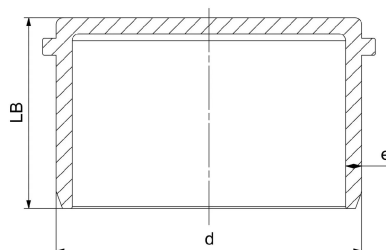

GF HT-PP socket plug 75mm

1150207

- Gray, PP-material, according to EN 1451

Application information GF HT-PP socket plug

Specification

- The system is made from monolayer polypropylene (PP) to ensure reliable performance in standard drainage applications.
- It is designed for non-pressurized soil and wastewater drainage in residential and commercial buildings.
- The system is fully compliant with EN 1451-1 for plastic soil and waste discharge and EN 13501 for fire classification.
- It achieves fire performance rating E according to EN 13501.
- The pipes are suitable for short-term exposure to high-temperature wastewater.
- The material provides high resistance to chemicals commonly found in domestic and commercial wastewater.
- The push-fit socket design with integrated sealing rings ensures quick installation and leak-tight connections.
- The system is available in nominal diameters ranging from DN 32 to DN 200.

Item Unit Height	50
Item Unit Length	85
Item Unit Weight	0,059
Item Unit Width	85
Item_UOM	pce

Packaging

Packaging GTIN PL1	06414900554565
Packaging GTIN PL2	06414900231718
Packaging GTIN PL4	06414900105606
Packaging Height PL1	50
Packaging Height PL2	400
Packaging Height PL4	1200
Packaging Length PL1	85
Packaging Length PL2	800
Packaging Length PL4	1200
Packaging Quantity PL1	1
Packaging Quantity PL2	200
Packaging Quantity PL4	1200
Packaging Type PL1	Piece
Packaging Type PL2	Medium_Box