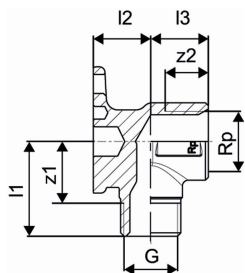

Uponor Smart Aqua tap elbow Uni-C 1/2"MT-1/2"FT - Item available on request, minimum lead time 2 weeks

1015559

- Made of tin-plated brass, for use with compression adapter fittings
- For on wall installation or attachment, with rotation protection, to the MLCP mounting angles and plate
- Male thread acc. to BS EN 228-1.

No about information

Uponor Smart Aqua tap elbow Uni-C 1/2"MT-1/2"FT - Item available on request, minimum lead time 2 weeks

1015559

Technical data

Item Quantity 1	10
Item Quantity 2	40
Item (unit of measurement)	pce
Female_thread_Rp	1/2 inch
Length (l1)	33 mm
Length (l2)	20 mm
Length (l3)	20 mm
Male_thread_R	1/2 inch
z1	22 mm
z2	5 mm