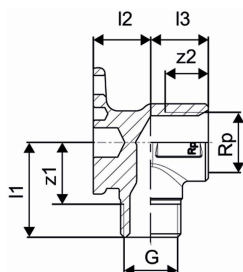

Uponor Smart Aqua tap elbow Uni-C 1/2"MT-1/2"FT - Item available on request, minimum lead time 2 weeks

1015559

- Made of tin-plated brass, for use with compression adapter fittings
- For on wall installation or attachment, with rotation protection, to the MLCP mounting angles and plate
- Male thread acc. to BS EN 228-1.

No about information

Uponor Smart Aqua tap elbow Uni-C 1/2"MT-1/2"FT - Item available on request, minimum lead time 2 weeks

1015559

Technical data

Item Quantity 1	10
Item Quantity 2	40
Item (unit of measurement)	pce
Female_thread_Rp	1/2 inch
Length (l1)	33 mm
Length (l2)	20 mm
Length (l3)	20 mm
Male_thread_R	1/2 inch
z1	22 mm
z2	5 mm