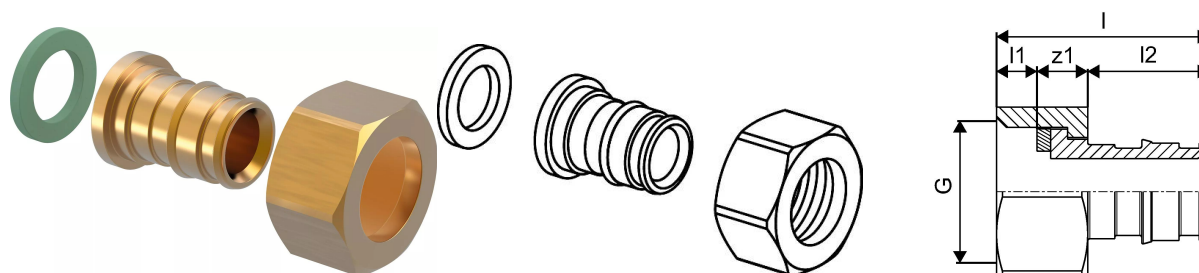

#### Specification

- Q&E fittings and rings for Uponor PE-Xa pipes
- Metal fittings are made of high quality brass
- Plastic fittings are made of PPSU
- Q&E rings must be ordered separately
- Threads acc. To BS EN 10226-1

#### Application

For connection of

- drinking water systems
- heating systems
- radiant heating and cooling systems

### Measurements

Cylindric_thread_G	0,5
LENGTH_L	31,5
Length (l1)	6
Length (l2)	18
z1	7,5