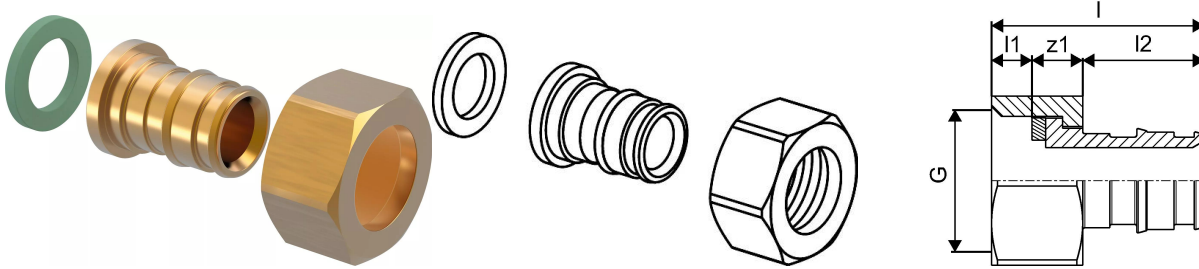

## Uponor Q&E adapter swivel nut PL 16-G1/2"SN

1023014

- Made of Brass
- Supplied with flat sealing washer

#### Specification

- Q&E fittings and rings for Uponor PE-Xa pipes
- Metal fittings are made of high quality brass
- Plastic fittings are made of PPSU
- Q&E rings must be ordered separately
- Threads acc. To BS EN 10226-1

### Measurements

Cylindric_thread_G	0,5
LENGTH_L	31,5
Length (l1)	6
Length (l2)	18
z1	7,5