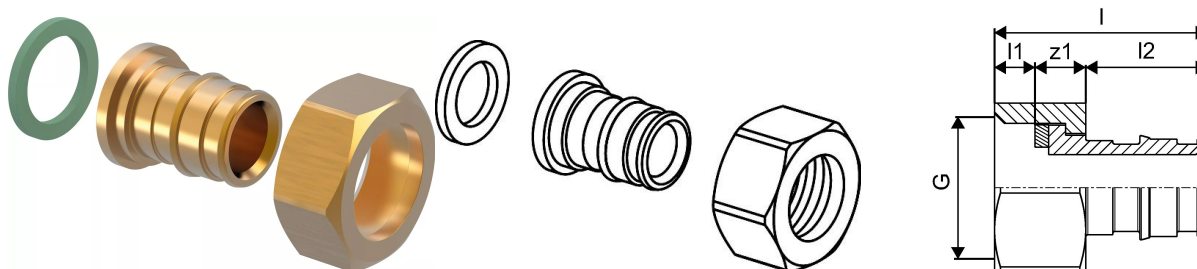

## Uponor Q&E adapter swivel nut PL 20-G3/4"SN

1023016

- Made of Brass
- Supplied with flat sealing washer

#### Specification

- Q&E fittings and rings for Uponor PE-Xa pipes
- Metal fittings are made of high quality brass
- Plastic fittings are made of PPSU
- Q&E rings must be ordered separately
- Threads acc. To BS EN 10226-1

#### Application

For connection of

- drinking water systems
- heating systems
- radiant heating and cooling systems

### Measurements

Cylindric_thread_G	0,75
LENGTH_L	36
Length (l1)	6,5
Length (l2)	22
z1	7,5