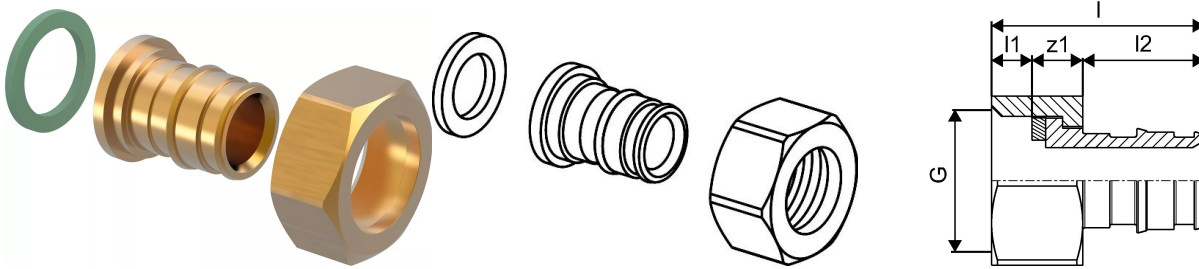

## Uponor Q&E adapter swivel nut PL 20-G3/4"SN

1023016

- Made of Brass
- Supplied with flat sealing washer

#### Specification

- Q&E fittings and rings for Uponor PE-Xa pipes
- Metal fittings are made of high quality brass
- Plastic fittings are made of PPSU
- Q&E rings must be ordered separately
- Threads acc. To BS EN 10226-1

### Measurements

Cylindric_thread_G	0,75
LENGTH_L	36
Length (l1)	6,5
Length (l2)	22
z1	7,5

### Dimensions

Item Unit Height	32
Item Unit Length	30
Item Unit Weight	0,07
Item Unit Width	30
Item_UOM	pce