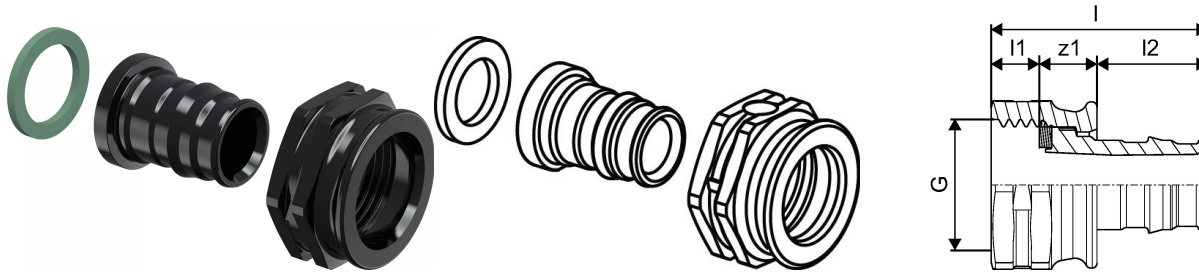

Uponor Q&E adapter swivel nut PPSU 20-G3/4"SN

1038023

- Supplied flat sealing washer

About Uponor Q&E adapter swivel nut PPSU

Specification

- Q&E fittings and rings for Uponor PE-Xa pipes
- Metal fittings are made of high quality brass
- Plastic fittings are made of PPSU
- Q&E rings must be ordered separately
- Threads acc. To BS EN 10226-1

Application

For connection of

- drinking water systems
- heating systems
- radiant heating and cooling systems

Uponor Q&E adapter swivel nut PPSU 20-G3/4"SN

1038023

Measurements

Cylindric_thread_G	0,75
LENGTH_L	39
Length (I1)	8
Length (I2)	22
z1	9

Product code

Item no EAN	6414907050176
Item no GF	35001038023
Item no GTIN	06414907050176
Item no LVI	2072556
Item no NRF	5110749
Item no RSK	1899722

Dimensions

Item Unit Height	38
Item Unit Length	40
Item Unit Weight	0,016
Item Unit Width	38
Item_UOM	pce

Status

MTO (longer delivery times)

Item available on request, minimum lead time 2 weeks

Packaging

Packaging GTIN PL1	06414905266364
Packaging GTIN PL3	06414905266371
Packaging GTIN PL4	06414905266388
Packaging Height PL1	39
Packaging Height PL3	110
Packaging Height PL4	914