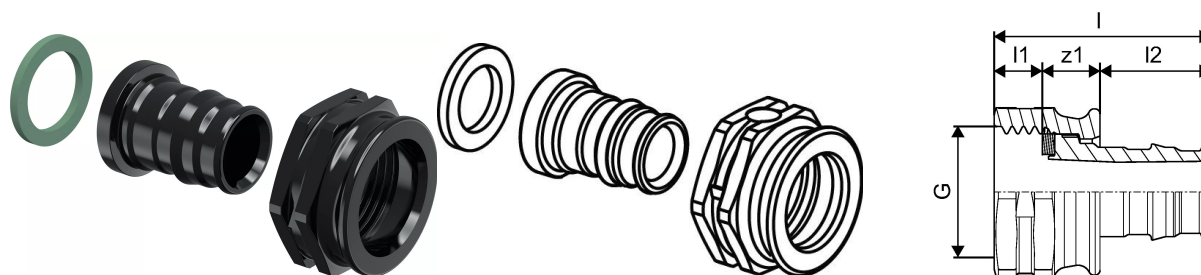

Uponor Q&E adapter swivel nut PPSU 20-G3/4"SN

1038023

- Supplied flat sealing washer

About Uponor Q&E adapter swivel nut PPSU

Specification

- Q&E fittings and rings for Uponor PE-Xa pipes
- Metal fittings are made of high quality brass
- Plastic fittings are made of PPSU
- Q&E rings must be ordered separately
- Threads acc. To BS EN 10226-1

Application

For connection of

- drinking water systems
- heating systems
- radiant heating and cooling systems

Uponor Q&E adapter swivel nut PPSU 20-G3/4"SN

1038023

Measurements

Cylindric_thread_G	0,75
LENGTH_L	39
Length (I1)	8
Length (I2)	22
z1	9

Product code

Item no EAN	6414907050176
Item no GF	35001038023
Item no GTIN	06414907050176
Item no LVI	2072556
Item no NRF	5110749
Item no RSK	1899722

Dimensions

Item Unit Height	38
Item Unit Length	40
Item Unit Weight	0,016
Item Unit Width	38
Item_UOM	pce

Status

MTO (longer delivery times)

Item available on request, minimum lead time 2 weeks

Packaging

Packaging GTIN PL1	06414905266364
Packaging GTIN PL3	06414905266371
Packaging GTIN PL4	06414905266388
Packaging Height PL1	39
Packaging Height PL3	110
Packaging Height PL4	914