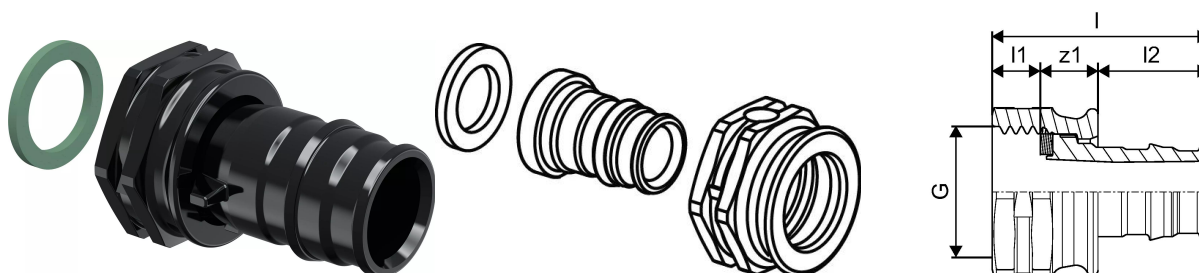

#### Specification

- Q&E fittings and rings for Uponor PE-Xa pipes
- Metal fittings are made of high quality brass
- Plastic fittings are made of PPSU
- Q&E rings must be ordered separately
- Threads acc. To BS EN 10226-1

### Measurements

Cylindric_thread_G	0,75
LENGTH_L	53
Length (I1)	8
Length (I2)	28
z1	17