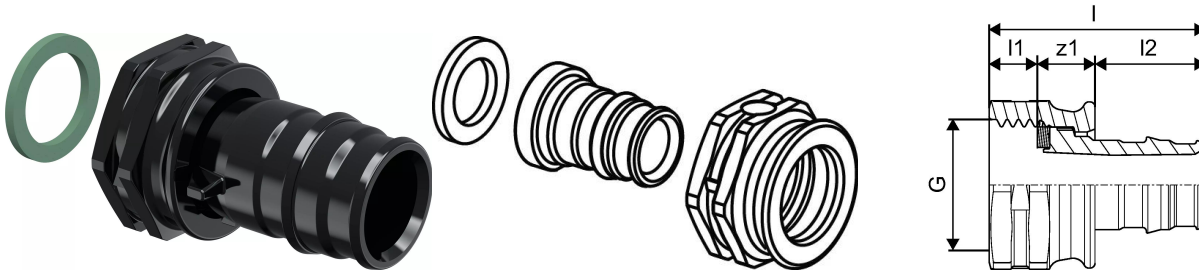

## Uponor Q&E adapter swivel nut PPSU 25-G3/4"SN

1038024

- Supplied flat sealing washer

#### Specification

- Q&E fittings and rings for Uponor PE-Xa pipes
- Metal fittings are made of high quality brass
- Plastic fittings are made of PPSU
- Q&E rings must be ordered separately
- Threads acc. To BS EN 10226-1

### Measurements

Cylindric_thread_G	0,75
LENGTH_L	53
Length (I1)	8
Length (I2)	28
z1	17

### Dimensions

Item Unit Height	36
Item Unit Length	53
Item Unit Weight	0,019
Item Unit Width	36
Item_UOM	pce