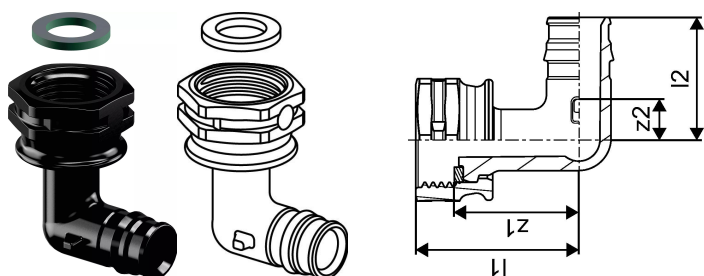

## Uponor Q&amp;E elbow adapter swivel nut PPSU 16-G1/2"SN

1038037

**About Uponor Q&E elbow adapter swivel nut PPSU****Specification**

- Q&E fittings and rings for Uponor Pex pipes
- Metal fittings are made of high quality brass
- Plastic fittings are made of polyphenilsulphone
- Q&E rings must be ordered separately if not different mentioned

**Application**

if not different mentioned:

- Male and female threads acc.to EN 10226-1.

## Uponor Q&E elbow adapter swivel nut PPSU 16-G1/2"SN

1038037

### Technical data

Item no EAN	6414907050206
Item no GTIN	06414907050206
Item no VVS	045275316
RSK no.	1896685
Item no NRF	5110752
Item no LVI	2072558
Item (unit of measurement)	pce
Length (l1)	36 mm
Length (l2)	27 mm
z2	9 mm
Packaging Quantity 1	1
Packaging Quantity 3	40
Packaging Quantity 4	4480
Packaging GTIN PL1	06414905266456
Packaging GTIN PL3	06414905266463
Packaging GTIN PL4	06414905266470
Item Unit Height	26 mm
Item Unit Weight	0,013 kg
Item Unit Width	40 mm