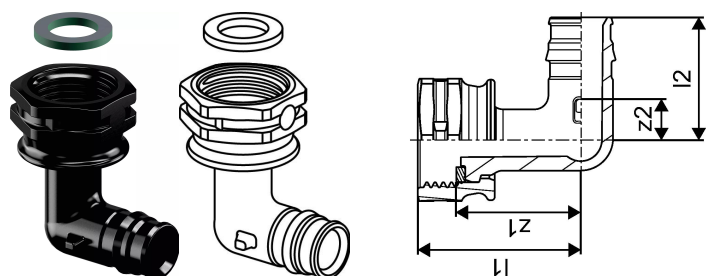

## Uponor Q&amp;E elbow adapter swivel nut PPSU 16-G1/2"SN

1038037

**About Uponor Q&E elbow adapter swivel nut PPSU****Specification**

- Q&E fittings and rings for Uponor Pex pipes
- Metal fittings are made of high quality brass
- Plastic fittings are made of polyphenilsulphone
- Q&E rings must be ordered separately if not different mentioned

**Application**

if not different mentioned:

- Male and female threads acc.to EN 10226-1.

## Uponor Q&E elbow adapter swivel nut PPSU 16-G1/2"SN

1038037

### Technical data

Item no EAN	6414907050206
Item no GTIN	06414907050206
Item no VVS	045275316
RSK no.	1896685
Item no NRF	5110752
Item no LVI	2072558
Item (unit of measurement)	pce
Length (l1)	36 mm
Length (l2)	27 mm
z2	9 mm
Packaging Quantity 1	1
Packaging Quantity 3	40
Packaging Quantity 4	4480
Packaging GTIN PL1	06414905266456
Packaging GTIN PL3	06414905266463
Packaging GTIN PL4	06414905266470
Item Unit Height	26 mm
Item Unit Weight	0,013 kg
Item Unit Width	40 mm