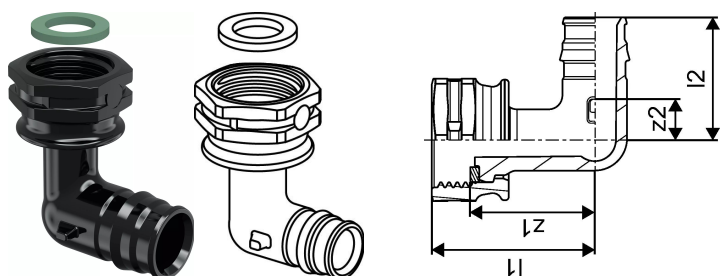

Uponor Q&E elbow adapter swivel nut PPSU 20-G1/2"SN

1038038

- Supplied flat sealing washer

About Uponor Q&E elbow adapter swivel nut PPSU

Specification

- Q&E fittings and rings for Uponor PE-Xa pipes
- Metal fittings are made of high quality brass
- Plastic fittings are made of PPSU
- Q&E rings must be ordered separately
- Threads acc. To BS EN 10226-1

Application

For connection of

- drinking water systems
- heating systems
- radiant heating and cooling systems

Uponor Q&E elbow adapter swivel nut PPSU 20-G1/2"SN

1038038

Measurements

Cylindric_thread_G	0,5
Length (l1)	38
Length (l2)	31
z1	30
z2	10

Product code

Item no EAN	6414907050213
Item no GF	35001038038
Item no GTIN	06414907050213
Item no LVI	2072559
Item no NRF	5110753
Item no RSK	1896705

Dimensions

Item Unit Height	28
Item Unit Length	44
Item Unit Weight	0,015
Item Unit Width	44
Item_UOM	pce