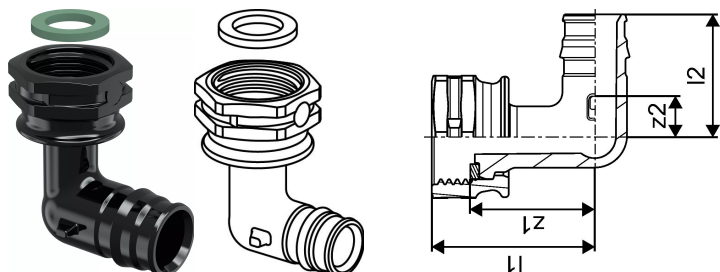

Uponor Q&E elbow adapter swivel nut PPSU 20-G1/2"SN

1038038

- Supplied flat sealing washer

About Uponor Q&E elbow adapter swivel nut PPSU

Specification

- Q&E fittings and rings for Uponor PE-Xa pipes
- Metal fittings are made of high quality brass
- Plastic fittings are made of PPSU
- Q&E rings must be ordered separately
- Threads acc. To BS EN 10226-1

Application

For connection of

- drinking water systems
- heating systems
- radiant heating and cooling systems

Uponor Q&E elbow adapter swivel nut PPSU 20-G1/2"SN

1038038

Measurements

Cylindric_thread_G	0,5
Length (l1)	38
Length (l2)	31
z1	30
z2	10

Product code

Item no EAN	6414907050213
Item no GF	35001038038
Item no GTIN	06414907050213
Item no LVI	2072559
Item no NRF	5110753
Item no RSK	1896705

Dimensions

Item Unit Height	28
Item Unit Length	44
Item Unit Weight	0,015
Item Unit Width	44
Item_UOM	pce