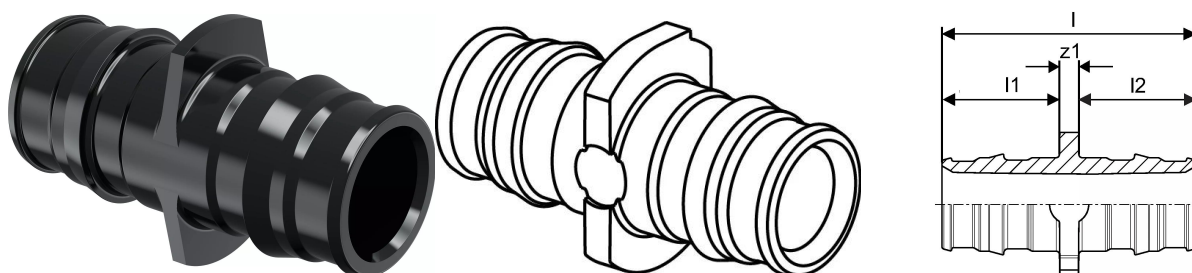

Uponor Q&E coupling PPSU 50-50

1042866

About Uponor Q&E coupling PPSU

Specification

- Q&E fittings and rings for Uponor Pex pipes
- Metal fittings are made of high quality brass
- Plastic fittings are made of polyphenilsulphone
- Q&E rings must be ordered separately if not different mentioned

Application

if not different mentioned:

- Male and female threads acc.to EN 10226-1.

Uponor Q&E coupling PPSU 50-50

1042866

Technical documents

Download documents here 

Uponor UK