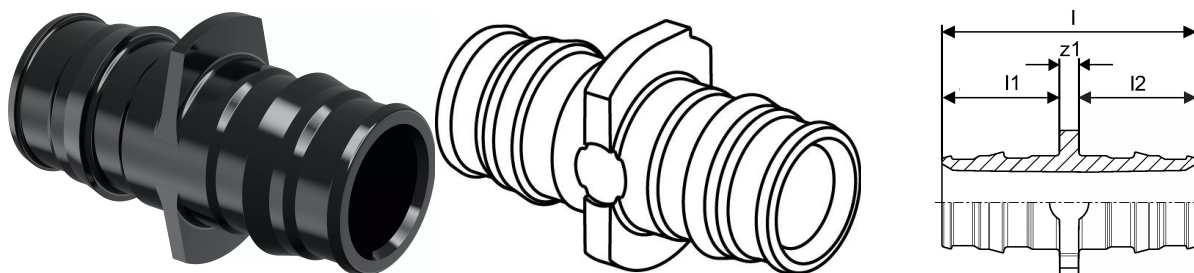

Uponor Q&E coupling PPSU 50-50

1042866

About Uponor Q&E coupling PPSU

Specification

- Q&E fittings and rings for Uponor Pex pipes
- Metal fittings are made of high quality brass
- Plastic fittings are made of polyphenilsulphone
- Q&E rings must be ordered separately if not different mentioned

Application

if not different mentioned:

- Male and female threads acc.to EN 10226-1.

Uponor Q&E coupling PPSU 50-50

1042866

Technical documents

Download documents here 

Uponor UK