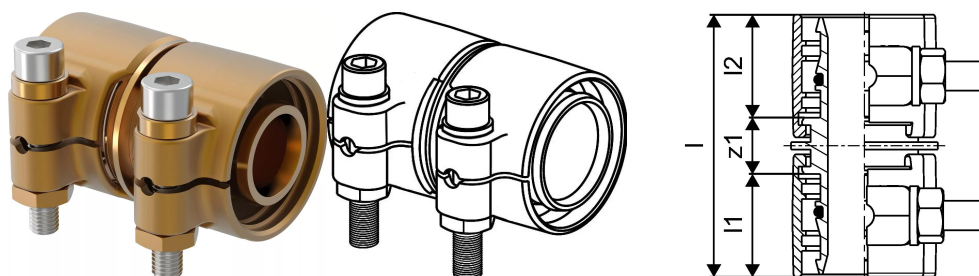

#### Specification

- Wipex fittings in corrosion-resistant brass, dezincification based on EN ISO 6509 with stainless steel screw.
- O-ring sealing between Wipex coupling and base fitting connectors
- Bolt set for couplers include a hex socket bolt in stainless steel and the nut as well as washer from brass
- Pre-open sleeve design with assembled support part for the dimension 63-110mm.

#### Application

- Fittings for pipe systems Thermo, Aqua, Quattro, Supra, Supra PLUS and Supra Standard
- Connection of PE and PE-Xa medium pipe to couplers with cylindrical inch male thread
- Max. operating temperature 95°C

### Technical data

Item no VVS	087882140
Item no NRF	8360783
Item (unit of measurement)	pce
Length (l)	72 mm
Length (l1)	30 mm
Length (l2)	29 mm
Packaging Quantity PL1	1
Packaging Quantity PL3	15
Packaging Quantity PL4	1200