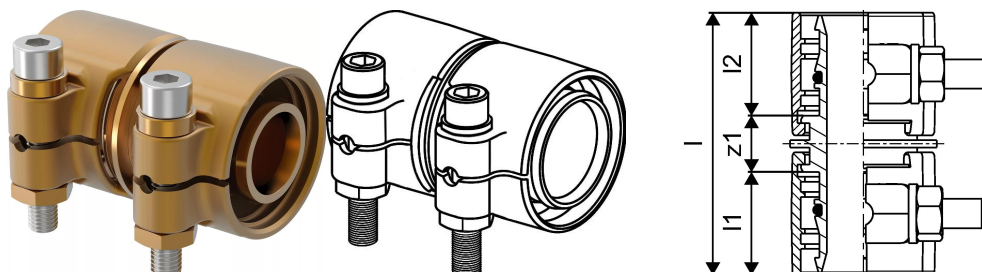

## Uponor Wipex jointing equal PN10 40x5,5-40x5,5

**1042979**

- Connection of PE-Xa or PE pipe
- 10 bar, SDR 7,4
- DR = dezincification resistance brass

#### Specification

- Wipex fittings in corrosion-resistant brass, dezincification based on EN ISO 6509 with stainless steel screw.
- O-ring sealing between Wipex coupling and base fitting connectors
- Bolt set for couplers include a hex socket bolt in stainless steel and the nut as well as washer from brass
- Pre-open sleeve design with assembled support part for the dimension 63-110mm.

#### Application

- Fittings for pipe systems Thermo, Aqua, Quattro, Supra, Supra PLUS and Supra Standard
- Connection of PE and PE-Xa medium pipe to couplers with cylindrical inch male thread
- Max. operating temperature 95°C

### Technical data

Item no VVS	087882140
Item no NRF	8360783
Item (unit of measurement)	pce
Length (l)	72 mm
Length (l1)	30 mm
Length (l2)	29 mm
Packaging Quantity PL1	1
Packaging Quantity PL3	15
Packaging Quantity PL4	1200