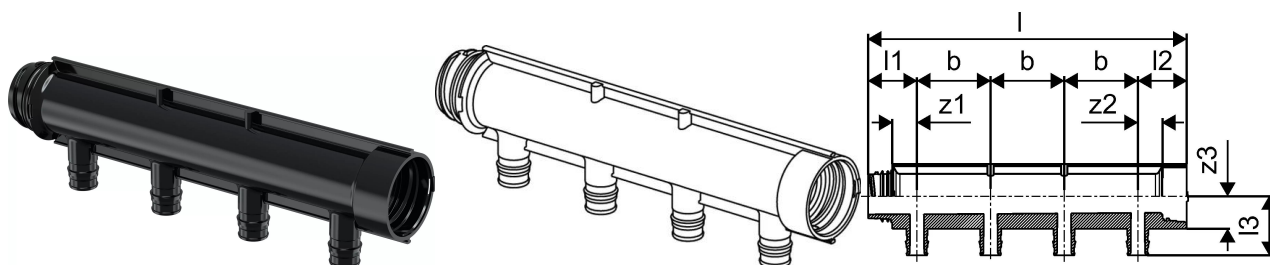

Uponor Aqua PLUS manifold Q&E PPM 1" 4x16 c/c50mm

1048001

- for PPM manifolds

About Uponor Aqua PLUS manifold Q&E PPM

Specification

- For manifolds with c/c 50 mm
- For M7 cabinet sleeves
- Includes cabinet, splash covers and accessories kit with manifold clips
- Doors and frames (if needed) should be ordered separately
- RAL 9010
- Plastic manifolds for installation in Watertight cabinets
- Manifolds and accessories can be used separately
- Metal fittings are made of high quality brass
- Plastic fittings are made of PPSU
- PPM manifolds with bayonet threads

Application

- Watertight installations to prevent from damages in case of leakage
- All types of manifold installations

Uponor Aqua PLUS manifold Q&E PPM 1" 4x16 c/c50mm

1048001

Product code

Item no EAN	6414905201020
Item no GF	35001048001
Item no GTIN	06414905201020
Item no LVI	2072564
Item no NRF	5110725
Item no RSK	1878137
Item no VVS	045296616

Dimensions

Item Unit Height	60
Item Unit Length	200
Item Unit Weight	0,096
Item Unit Width	60
Item_UOM	pce

Measurements

LENGTH_L	216,5
Length (l1)	33,2
Length (l2)	33,2
Length (l3)	40
Z Measurement b	50
z1	16,7
Z2	16,7
Z3	22