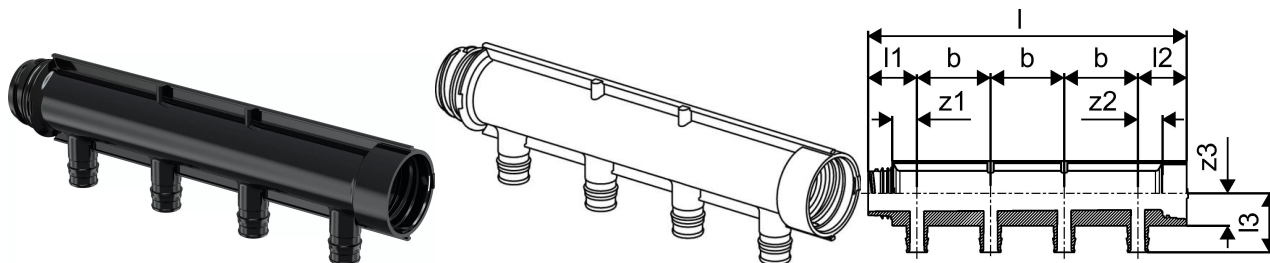

Uponor Aqua PLUS manifold Q&E PPM 1" 4x16 c/c50mm

1048001

- for PPM manifolds

About Uponor Aqua PLUS manifold Q&E PPM

Specification

- For manifolds with c/c 50 mm
- For M7 cabinet sleeves
- Includes cabinet, splash covers and accessories kit with manifold clips
- Doors and frames (if needed) should be ordered separately
- RAL 9010
- Plastic manifolds for installation in Watertight cabinets
- Manifolds and accessories can be used separately
- Metal fittings are made of high quality brass
- Plastic fittings are made of PPSU
- PPM manifolds with bayonet threads

Application

- Watertight installations to prevent from damages in case of leakage
- All types of manifold installations

Uponor Aqua PLUS manifold Q&E PPM 1" 4x16 c/c50mm

1048001

Product code

Item no EAN	6414905201020
Item no GF	35001048001
Item no GTIN	06414905201020
Item no LVI	2072564
Item no NRF	5110725
Item no RSK	1878137
Item no VVS	045296616

Dimensions

Item Unit Height	60
Item Unit Length	200
Item Unit Weight	0,096
Item Unit Width	60
Item_UOM	pce

Measurements

LENGTH_L	216,5
Length (l1)	33,2
Length (l2)	33,2
Length (l3)	40
Z Measurement b	50
z1	16,7
Z2	16,7
Z3	22