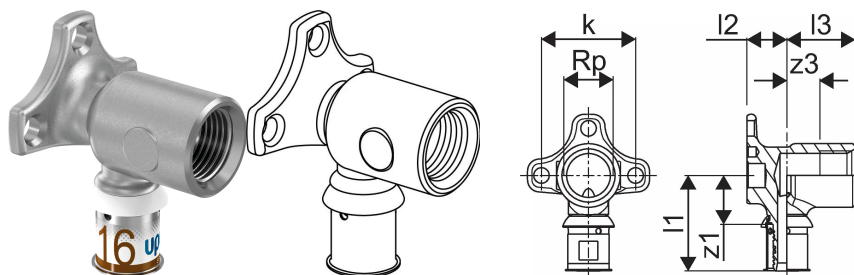

## Uponor S-Press PLUS tap elbow L 20-Rp1/2"FT

**1070645**

- Made of tin-plated DR brass
- for on wall installation or attachment with rotation protection to the Uponor Smart Aqua mounting angles and plates.

## Uponor S-Press PLUS tap elbow L 20-Rp1/2"FT

1070645

### Technical data

Item no EAN	6414905219612
Item no GTIN	06414905219612
Item no VVS	045475120
RSK no.	1896556
Item no NRF	5114554
Item (unit of measurement)	pce
Female_thread_Rp	1/2 inch
Length (l1)	46 mm
Length (l2)	20 mm
Length (l3)	30 mm
Z-measurement k	40 mm
z3	15 mm
Packaging Quantity 1	10
Packaging Quantity 3	40
Packaging Quantity 4	1920
Packaging GTIN PL1	06414905280766
Packaging GTIN PL3	06414905424870
Packaging GTIN PL4	06414905280780
Item Unit Length	72
Item Unit Height	50
Item Unit Weight	0,173
Item Unit Width	51