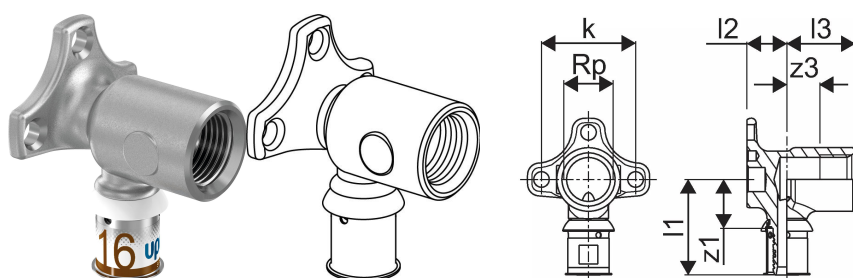

## Uponor S-Press PLUS tap elbow L 20-Rp1/2"FT

**1070645**

- Made of tin-plated DR brass
- for on wall installation or attachment with rotation protection to the Uponor Smart Aqua mounting angles and plates.

## Uponor S-Press PLUS tap elbow L 20-Rp1/2"FT

1070645

### Technical data

Item no EAN	6414905219612
Item no GTIN	06414905219612
Item no VVS	045475120
RSK no.	1896556
Item no NRF	5114554
Item (unit of measurement)	pce
Female_thread_Rp	1/2 inch
Length (l1)	46 mm
Length (l2)	20 mm
Length (l3)	30 mm
Z-measurement k	40 mm
z3	15 mm
Packaging Quantity 1	10
Packaging Quantity 3	40
Packaging Quantity 4	1920
Packaging GTIN PL1	06414905280766
Packaging GTIN PL3	06414905424870
Packaging GTIN PL4	06414905280780
Item Unit Length	72
Item Unit Height	50
Item Unit Weight	0,173
Item Unit Width	51