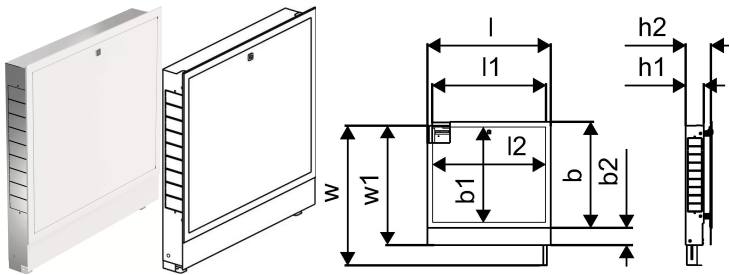

## Uponor Vario cabinet IW 850x730x110mm

**1093475**

- Complete cabinet with frame and door for in-wall installation
- Depth: 110mm, extendable to 150mm
- Height adjustable: 730 - 930mm
- Floor construction height: max. 200mm
- Material: galvanized steel
- White powder coated frame and door (RAL 9016)
- Lockable door

#### Specification

- Cabinets made of galvanized steel with white powder coating
- Available for in-wall (IW) and on-wall (OW) installation
- Adjustable height, depth, and width for on-site flexibility
- Lockable doors; doors and frames available separately
- Designed for integration of manifolds, controls, and accessories

### Dimensions

Item Unit Height	758
Item Unit Length	905
Item Unit Weight	12,23
Item Unit Width	124
Item_UOM	pce