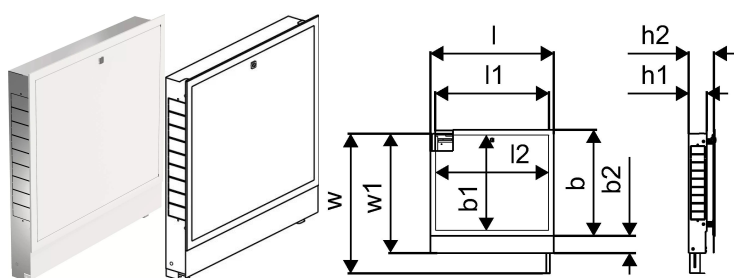

Uponor Vario cabinet IW 850x730x110mm

1093475

Product code

Item no EAN	6414905229710
Item no GF	35001093475
Item no GTIN	06414905229710
Item no VVS	046231308

Dimensions

Item Unit Height	758
Item Unit Length	905
Item Unit Weight	12,23
Item Unit Width	124
Item_UOM	pce

Measurements

LENGTH_L	905
Length (l1)	850
Length (l2)	838,6
Z Measurement b	650
Z Measurement b1	572,2
Z Measurement b2	107,5
Z Measurement h1	110
Z Measurement h2	150
Z Measurement w	930
Z Measurement w1	730

Packaging

Packaging GTIN PL1	06414905282678
Packaging GTIN PL4	06414905664948
Packaging Height PL1	790
Packaging Height PL4	1790
Packaging Length PL1	145