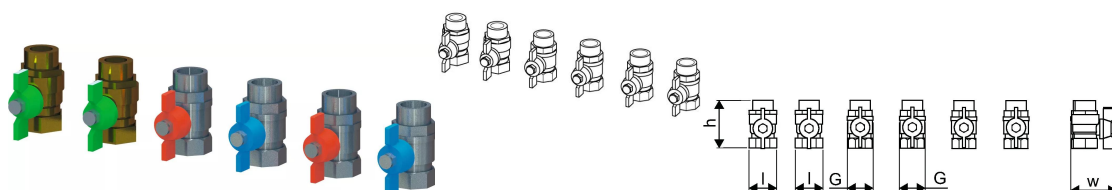

## Uponor Combi Port Gen Ball valves x6, DN20, MT/FT

**1103010**

- Non-sanitary ball valve sets
- Dimensioning codes:
- x\_ – quantity of ball valves included in set (\_ pcs)
- DN20 – ball valve size
- MT – male thread connection
- FT – female thread connection

#### Specification

- Accessory components for hydraulic, safety, and control functions
- Designed for direct compatibility with Combi Port heat interface units and Central Port units
- Includes valves, connections, extensions, and functional add-ons
- Suitable for heating and domestic hot water applications
- Engineered for reliable integration into Uponor system solutions

### Dimensions

Item Unit Height	100
Item Unit Length	555
Item Unit Weight	3
Item Unit Width	110
Item_UOM	pce