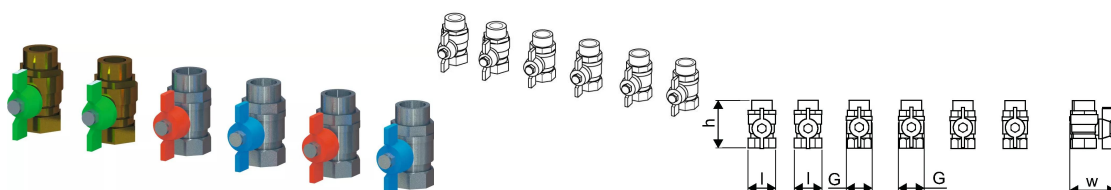

## Uponor Combi Port Gen Ball valves x6, DN20, MT/FT

**1103010**

- Non-sanitary ball valve sets
- Dimensioning codes:
- x\_ – quantity of ball valves included in set (\_ pcs)
- DN20 – ball valve size
- MT – male thread connection
- FT – female thread connection

#### Specification

- Accessory components for hydraulic, safety, and control functions
- Designed for direct compatibility with Combi Port heat interface units and Central Port units
- Includes valves, connections, extensions, and functional add-ons
- Suitable for heating and domestic hot water applications
- Engineered for reliable integration into Uponor system solutions

### Dimensions

Item Unit Height	100
Item Unit Length	555
Item Unit Weight	3
Item Unit Width	110
Item_UOM	pce