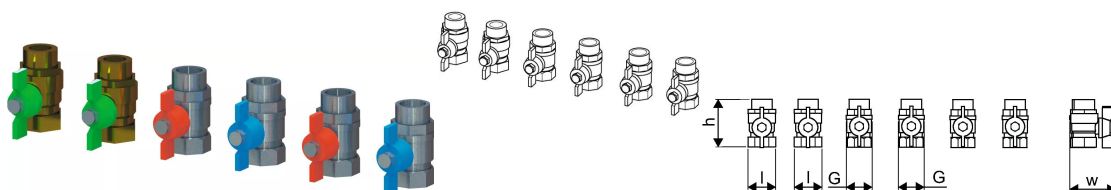

Uponor Combi Port Gen Ball valves x6, DN20, MT/FT

1103010

Product code

Item no EAN	6414905487165
Item no GTIN	06414905487165
Item no VVS	375609166

Dimensions

Item Unit Height	100
Item Unit Length	555
Item Unit Weight	3
Item Unit Width	110
Item_UOM	pce

Packaging

Packaging GTIN PL1	06414905487172
Packaging GTIN PL4	06414905487189
Packaging Height PL1	140
Packaging Height PL4	700
Packaging Length PL1	300
Packaging Length PL4	1200
Packaging Quantity PL1	1
Packaging Quantity PL4	100
Packaging Type PL1	Base_Box
Packaging Type PL4	Pallet
Packaging Volume PL1	0,0063
Packaging Volume PL4	0,672
Packaging Weight PL1	3,2000
Packaging Weight PL4	340,0000
Packaging Width PL1	150
Packaging Width PL4	800