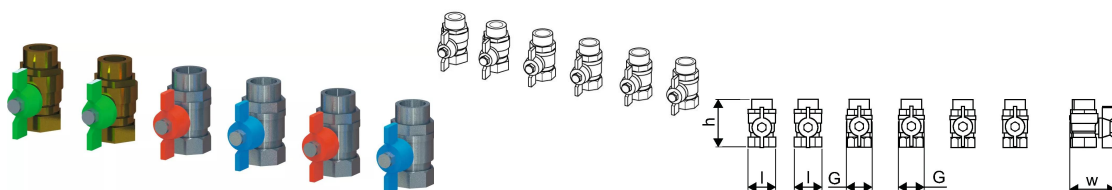

Uponor Combi Port Gen Ball valves x6, DN20, MT/FT

1103010

Product code

Item no EAN	6414905487165
Item no GTIN	06414905487165
Item no VVS	375609166

Dimensions

Item Unit Height	100
Item Unit Length	555
Item Unit Weight	3
Item Unit Width	110
Item_UOM	pce

Packaging

Packaging GTIN PL1	06414905487172
Packaging GTIN PL4	06414905487189
Packaging Height PL1	140
Packaging Height PL4	700
Packaging Length PL1	300
Packaging Length PL4	1200
Packaging Quantity PL1	1
Packaging Quantity PL4	100
Packaging Type PL1	Base_Box
Packaging Type PL4	Pallet
Packaging Volume PL1	0,0063
Packaging Volume PL4	0,672
Packaging Weight PL1	3,2000
Packaging Weight PL4	340,0000
Packaging Width PL1	150
Packaging Width PL4	800