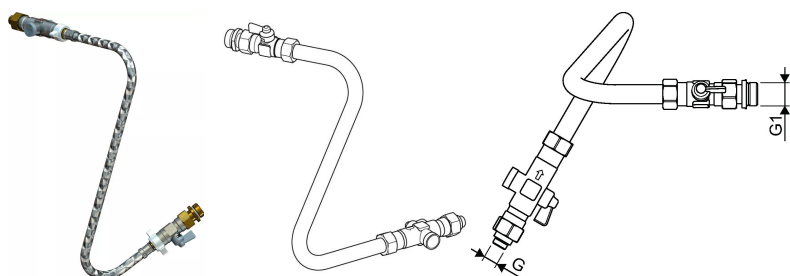

Uponor Combi Port M-ProX Filling Loop IH

1103135

Product code

Item no EAN 6414905524839

Item no GTIN 06414905524839

Dimensions

Item Unit Height 100

Item Unit Length 220

Item Unit Weight 0,5

Item Unit Width 160

Item_UOM pce

Packaging

Packaging GTIN PL1 06414905524877

Packaging GTIN PL4 06414905524884

Packaging Height PL1 140

Packaging Height PL4 1000

Packaging Length PL1 260

Packaging Length PL4 1200

Packaging Quantity PL1 1

Packaging Quantity PL4 120

Packaging Type PL1 Base_Box

Packaging Type PL4 Pallet

Packaging Volume PL1 0,00728

Packaging Volume PL4 0,96

Packaging Weight PL1 0,6000

Packaging Weight PL4 92,0000

Packaging Width PL1 200

Packaging Width PL4 800