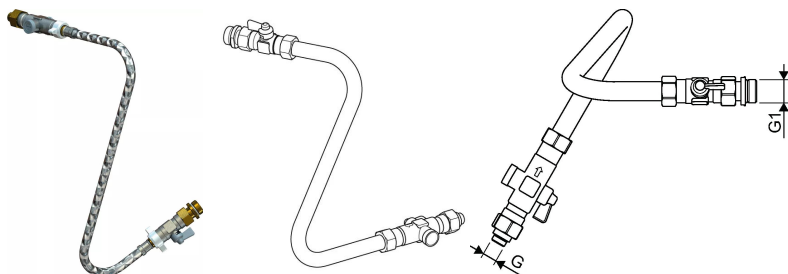

## Uponor Combi Port M-ProX Filling Loop IH

1103135

- Flexible connection hose with ball valves and fittings for filling the heating circuit side with water

### About Uponor Combi Port M-ProX Filling Loop IH

#### Specification

- port completely assembled and pressure tested
- DVGW certified PM Valve with patented triple-sealing technology
- pipe clamps made of plastic for sound protection and thermal decoupling
- 2 heat exchangers: for heating and domestic hot water
- thermostatic bypass valve
- secondary heating circulation pump with temperature control
- spacer for heat meter 110 mm x3/4"
- spacer for water meter 110 mm x3/4"
- fill and drain valve
- strainer for cold water 0,5 mm
- strainer for primary heating supply line 0,5 mm
- connection possibility (marked) of an electrical earthing lug
- max. operating pressure heating: PN10
- max. operating pressure sanitary: PN10
- max. operating temperature: 85 °C
- min. pressure primary sanitary: 2 bar
- max. differential pressure primary heating: 2,5 bar
- fitting material sanitary: CW617N
- fitting material heating: CW617N, CW614N
- pipe work: stainless steel 1.4401
- including cabinet cover, white powder coated (RAL 9016)