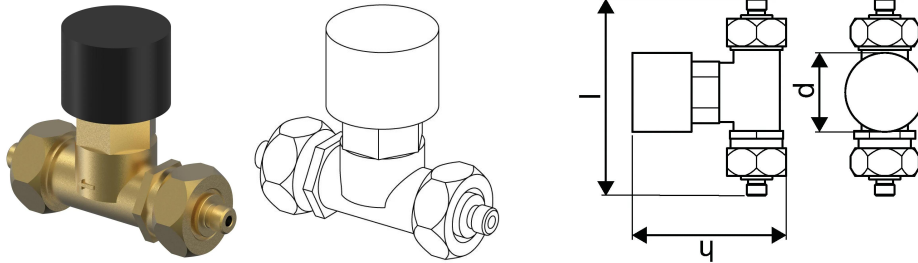

## Uponor Combi Port Gen thermostat valve TTV 35-60°C

**1116199**

- Thermostat valve TTV 35-60°C

### About Uponor Combi Port Gen thermostat valve TTV 35-60°C

#### Specification

- Accessory components for hydraulic, safety, and control functions
- Designed for direct compatibility with Combi Port heat interface units and Central Port units
- Includes valves, connections, extensions, and functional add-ons
- Suitable for heating and domestic hot water applications
- Engineered for reliable integration into Uponor system solutions

### Measurements

Length 60