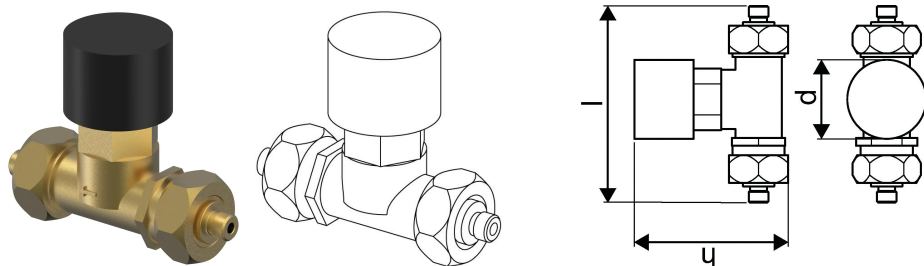

Uponor Combi Port Gen thermostat valve TTV 35-60°C

1116199

Product code

Item no EAN 6414900402255

Item no GTIN 06414900402255

Dimensions

Item Unit Height 45

Item Unit Length 60

Item Unit Weight 0,43

Item Unit Width 45

Item_UOM pce

Measurements

Length 60

Packaging

Packaging GTIN PL1 06414900392433

Packaging Height PL1 55

Packaging Length PL1 90

Packaging Quantity PL1 1

Packaging Type PL1 Base_Box

Packaging Volume PL1 0,00032175

Packaging Weight PL1 0,48

Packaging Width PL1 65

Technical documents

Download documents here

Blackmoor Lane The Pavilion
WD18 8GA, Watford
UK

T +44 (0)1923 927000
E enquiries.uk@uponor.com

www.uponor.com/en-gb