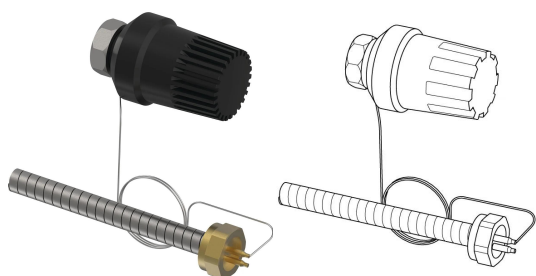

Uponor Combi Port Gen thermostat TWB 35-70°C

1116225

- Thermostat TWB 35-70degC

About Uponor Combi Port Gen thermostat TWB 35-70°C

Specification

- Accessory components for hydraulic, safety, and control functions
- Designed for direct compatibility with Combi Port heat interface units and Central Port units
- Includes valves, connections, extensions, and functional add-ons
- Suitable for heating and domestic hot water applications
- Engineered for reliable integration into Uponor system solutions

Application

- Accessories for Uponor Combi Port heat interface units and Central Ports
- Decentralized heating and domestic hot water systems
- Centralized domestic hot water systems
- Residential and multi-dwelling buildings
- New installations and system extensions
- Commissioning, balancing, and system optimization

Uponor Combi Port Gen thermostat TWB 35-70°C

1116225

Product code

Item no EAN 6414900296786

Item no GTIN 06414900296786

Dimensions

Item Unit Height 45

Item Unit Length 60

Item Unit Weight 0,23

Item Unit Width 45

Item_UOM pce

Measurements

Length 60

Packaging

Packaging GTIN PL1 06414900392051

Packaging Height PL1 55