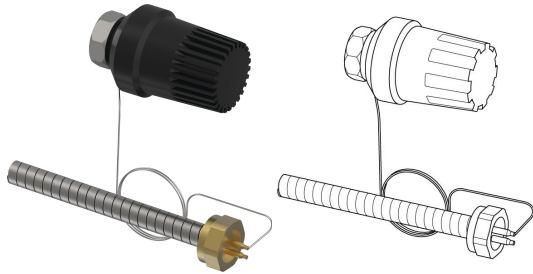

Uponor Combi Port Gen thermostat TWB 35-70°C

1116225

- Thermostat TWB 35-70degC

About Uponor Combi Port Gen thermostat TWB 35-70°C

Specification

- Accessory components for hydraulic, safety, and control functions
- Designed for direct compatibility with Combi Port heat interface units and Central Port units
- Includes valves, connections, extensions, and functional add-ons
- Suitable for heating and domestic hot water applications
- Engineered for reliable integration into Uponor system solutions

Application

- Accessories for Uponor Combi Port heat interface units and Central Ports
- Decentralized heating and domestic hot water systems
- Centralized domestic hot water systems
- Residential and multi-dwelling buildings
- New installations and system extensions
- Commissioning, balancing, and system optimization

Uponor Combi Port Gen thermostat TWB 35-70°C

1116225

Product code

Item no EAN 6414900296786

Item no GTIN 06414900296786

Dimensions

Item Unit Height 45

Item Unit Length 60

Item Unit Weight 0,23

Item Unit Width 45

Item_UOM pce

Measurements

Length 60

Packaging

Packaging GTIN PL1 06414900392051

Packaging Height PL1 55