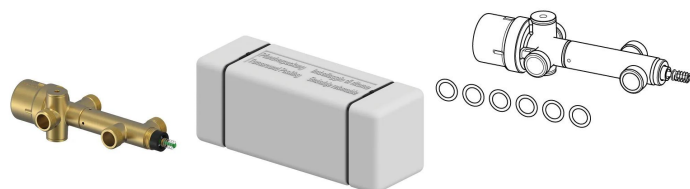

Uponor Combi Port Gen PM controller DW 3-way cap nut 3/4"

1116234

3 way PM controller for omestic hot water and heating

No about information

Uponor Combi Port Gen PM controller DW 3-way cap nut 3/4"

1116234

Technical data

Item no EAN	6414900438285
Item no GTIN	06414900438285
Item (unit of measurement)	pce
Packaging Quantity 1	1
Packaging GTIN PL1	06414900391474
Item Unit Height	75 mm
Item Unit Weight	1,1 kg
Item Unit Width	60 mm