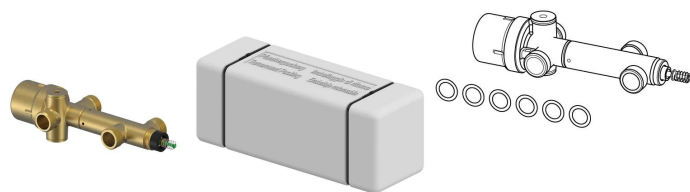

Uponor Combi Port Gen PM controller DW 3-way cap nut 3/4"

1116234

3 way PM controller for omestic hot water and heating

No about information

Uponor Combi Port Gen PM controller DW 3-way cap nut 3/4"

1116234

Technical data

Item no EAN	6414900438285
Item no GTIN	06414900438285
Item (unit of measurement)	pce
Packaging Quantity 1	1
Packaging GTIN PL1	06414900391474
Item Unit Height	75 mm
Item Unit Weight	1,1 kg
Item Unit Width	60 mm