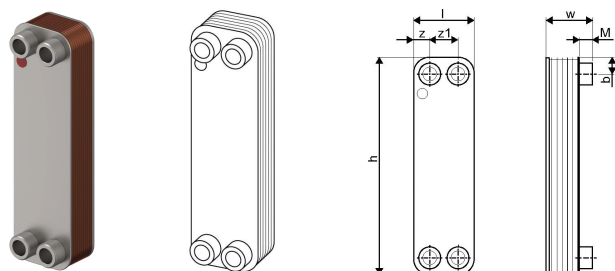

Uponor Combi Port Gen heat exchanger GBS 220H-16 CU

1116238

Product code

Item no EAN 6414900296021

Item no GTIN 06414900296021

Dimensions

Item Unit Height 56

Item Unit Length 328

Item Unit Weight 2,58

Item Unit Width 90

Item_UOM pce

Measurements

Length 328

Packaging

Packaging GTIN PL1 06414900392334

Packaging Height PL1 66

Packaging Length PL1 358

Packaging Quantity PL1 1

Packaging Type PL1 Base_Box

Packaging Volume PL1 0,00259908

Packaging Weight PL1 2,6300

Packaging Width PL1 110

Technical documents

[Download documents here](#)

Blackmoor Lane The Pavilion
WD18 8GA, Watford
UK

T +44 (0)1923 927000
E enquiries.uk@uponor.com

www.uponor.com/en-gb