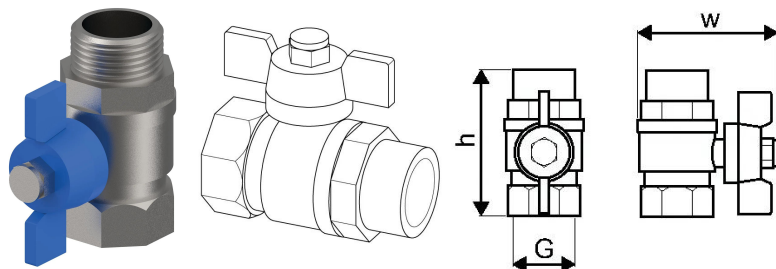

## Uponor Combi Port Gen ball valve heating blue G3/4

**1116243**

- Ball valve heating blue G3/4

#### Specification

- Accessory components for hydraulic, safety, and control functions
- Designed for direct compatibility with Combi Port heat interface units and Central Port units
- Includes valves, connections, extensions, and functional add-ons
- Suitable for heating and domestic hot water applications
- Engineered for reliable integration into Uponor system solutions

### Dimensions

Item Unit Height 57

Item Unit Length 63

Item Unit Weight 0,25

Item Unit Width 35

Item\_UOM pce

### Measurements

Length 63