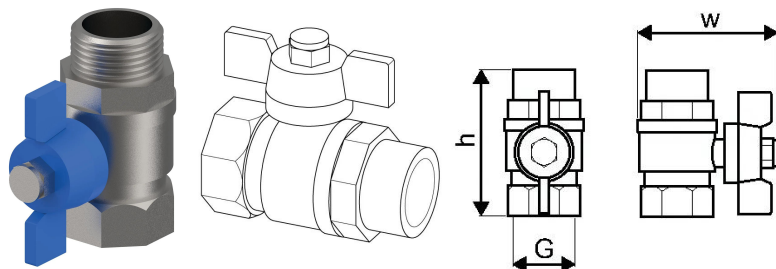

Uponor Combi Port Gen ball valve heating blue G3/4

1116243

- Ball valve heating blue G3/4

About Uponor Combi Port Gen ball valve heating blue G3/4

Specification

- Accessory components for hydraulic, safety, and control functions
- Designed for direct compatibility with Combi Port heat interface units and Central Port units
- Includes valves, connections, extensions, and functional add-ons
- Suitable for heating and domestic hot water applications
- Engineered for reliable integration into Uponor system solutions

Uponor Combi Port Gen ball valve heating blue G3/4

1116243

Product code

Item no EAN 6414900296717

Item no GTIN 06414900296717

Dimensions

Item Unit Height 57

Item Unit Length 63

Item Unit Weight 0,25

Item Unit Width 35

Item_UOM pce

Measurements

Length 63

Packaging

Packaging GTIN PL1 06414900391719

Packaging Height PL1 67