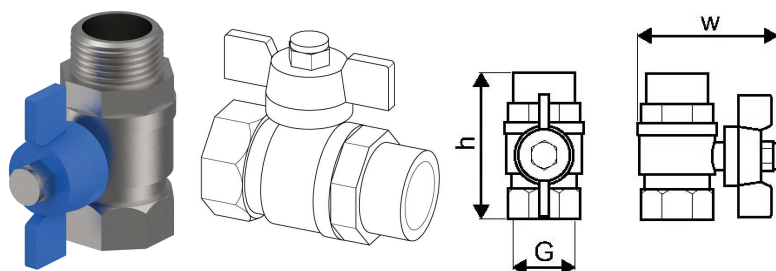

Uponor Combi Port Gen ball valve heating blue G3/4

1116243

Product code

Item no EAN 6414900296717

Item no GTIN 06414900296717

Dimensions

Item Unit Height 57

Item Unit Length 63

Item Unit Weight 0,25

Item Unit Width 35

Item_UOM pce

Measurements

Length 63

Packaging

Packaging GTIN PL1 06414900391719

Packaging Height PL1 67

Packaging Length PL1 93

Packaging Quantity PL1 1

Packaging Type PL1 Base_Box

Packaging Volume PL1 0,000342705

Packaging Weight PL1 0,3000

Packaging Width PL1 55

Technical documents

[Download documents here](#)

Blackmoor Lane The Pavillion
WD18 8GA, Watford
UK

T +44 (0)1923 381212
E
customerservice.uk.bfs@georgfischer.com