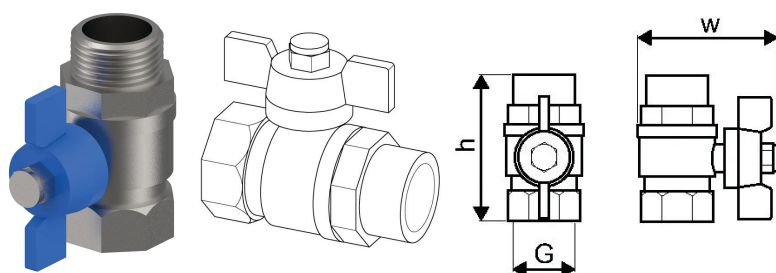

Uponor Combi Port Gen ball valve heating blue G3/4

1116243

- Ball valve heating blue G3/4

About Uponor Combi Port Gen ball valve heating blue G3/4

Specification

- Accessory components for hydraulic, safety, and control functions
- Designed for direct compatibility with Combi Port heat interface units and Central Port units
- Includes valves, connections, extensions, and functional add-ons
- Suitable for heating and domestic hot water applications
- Engineered for reliable integration into Uponor system solutions

Uponor Combi Port Gen ball valve heating blue G3/4

1116243

Product code

Item no EAN 6414900296717

Item no GTIN 06414900296717

Dimensions

Item Unit Height 57

Item Unit Length 63

Item Unit Weight 0,25

Item Unit Width 35

Item_UOM pce

Measurements

Length 63

Packaging

Packaging GTIN PL1 06414900391719

Packaging Height PL1 67