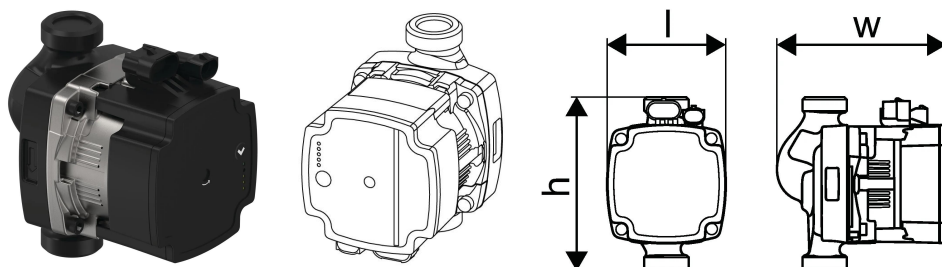

Uponor Combi Port Gen pump UPM3 5m

1116253

- Grundfos pump UPM3, Auto L 15-50, 5m

About Uponor Combi Port Gen pump UPM3 5m

Specification

- Accessory components for hydraulic, safety, and control functions
- Designed for direct compatibility with Combi Port heat interface units and Central Port units
- Includes valves, connections, extensions, and functional add-ons
- Suitable for heating and domestic hot water applications
- Engineered for reliable integration into Uponor system solutions

Uponor Combi Port Gen pump UPM3 5m

1116253

Product code

Item no EAN 6414900296069

Item no GTIN 06414900296069

Dimensions

Item Unit Height 90

Item Unit Length 130