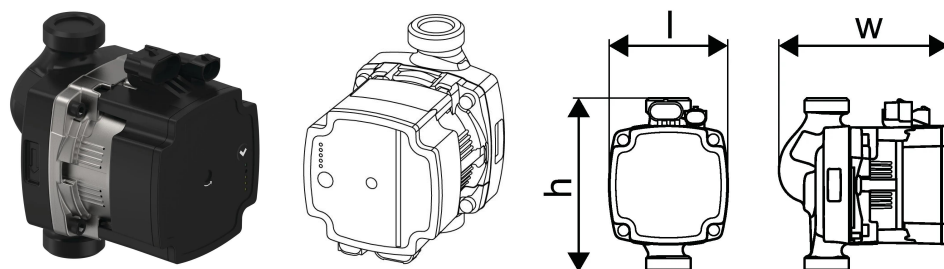

Uponor Combi Port Gen pump UPM3 5m

1116253

- Grundfos pump UPM3, Auto L 15-50, 5m

About Uponor Combi Port Gen pump UPM3 5m

Specification

- Accessory components for hydraulic, safety, and control functions
- Designed for direct compatibility with Combi Port heat interface units and Central Port units
- Includes valves, connections, extensions, and functional add-ons
- Suitable for heating and domestic hot water applications
- Engineered for reliable integration into Uponor system solutions

Uponor Combi Port Gen pump UPM3 5m

1116253

Product code

Item no EAN 6414900296069

Item no GTIN 06414900296069

Dimensions

Item Unit Height 90

Item Unit Length 130