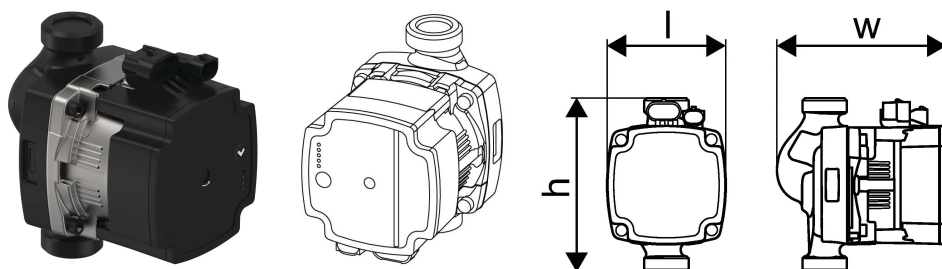

Uponor Combi Port Gen pump UPM3 5m

1116253

- Grundfos pump UPM3, Auto L 15-50, 5m

About Uponor Combi Port Gen pump UPM3 5m

Specification

- Accessory components for hydraulic, safety, and control functions
- Designed for direct compatibility with Combi Port heat interface units and Central Port units
- Includes valves, connections, extensions, and functional add-ons
- Suitable for heating and domestic hot water applications
- Engineered for reliable integration into Uponor system solutions

Uponor Combi Port Gen pump UPM3 5m

1116253

Product code

Item no EAN 6414900296069

Item no GTIN 06414900296069

Dimensions

Item Unit Height 90

Item Unit Length 130