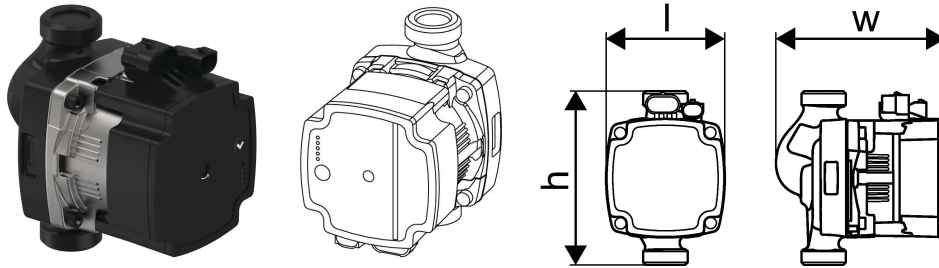

Uponor Combi Port Gen pump UPM3 5m

1116253

- Grundfos pump UPM3, Auto L 15-50, 5m

About Uponor Combi Port Gen pump UPM3 5m

Specification

- Accessory components for hydraulic, safety, and control functions
- Designed for direct compatibility with Combi Port heat interface units and Central Port units
- Includes valves, connections, extensions, and functional add-ons
- Suitable for heating and domestic hot water applications
- Engineered for reliable integration into Uponor system solutions

Application

- Accessories for Uponor Combi Port heat interface units and Central Ports
- Decentralized heating and domestic hot water systems
- Centralized domestic hot water systems
- Residential and multi-dwelling buildings
- New installations and system extensions
- Commissioning, balancing, and system optimization

Uponor Combi Port Gen pump UPM3 5m

1116253

Product code

Item no EAN 6414900296069

Item no GTIN 06414900296069

Dimensions

Item Unit Height 90

Item Unit Length 130