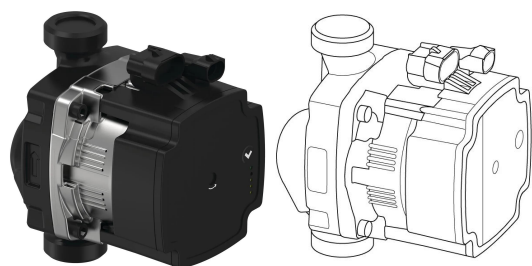

Uponor Combi Port Gen pump UPM3 7m

1116254

- Grundfoss pump UPM3 Auto L15-70

About Uponor Combi Port Gen pump UPM3 7m

Specification

- Accessory components for hydraulic, safety, and control functions
- Designed for direct compatibility with Combi Port heat interface units and Central Port units
- Includes valves, connections, extensions, and functional add-ons
- Suitable for heating and domestic hot water applications
- Engineered for reliable integration into Uponor system solutions

Uponor Combi Port Gen pump UPM3 7m

1116254

Product code

Item no EAN 6414900296243

Item no GTIN 06414900296243

Dimensions

Item Unit Height 90

Item Unit Length 130