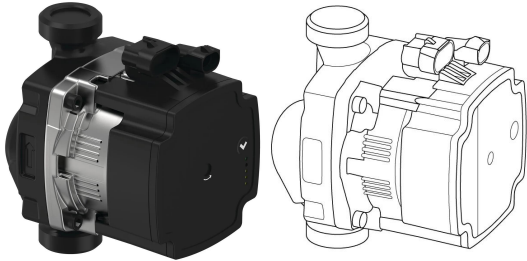

Uponor Combi Port Gen pump UPM3 7m

1116254

- Grundfoss pump UPM3 Auto L15-70

About Uponor Combi Port Gen pump UPM3 7m

Specification

- Accessory components for hydraulic, safety, and control functions
- Designed for direct compatibility with Combi Port heat interface units and Central Port units
- Includes valves, connections, extensions, and functional add-ons
- Suitable for heating and domestic hot water applications
- Engineered for reliable integration into Uponor system solutions

Uponor Combi Port Gen pump UPM3 7m

1116254

Product code

Item no EAN 6414900296243

Item no GTIN 06414900296243

Dimensions

Item Unit Height 90

Item Unit Length 130