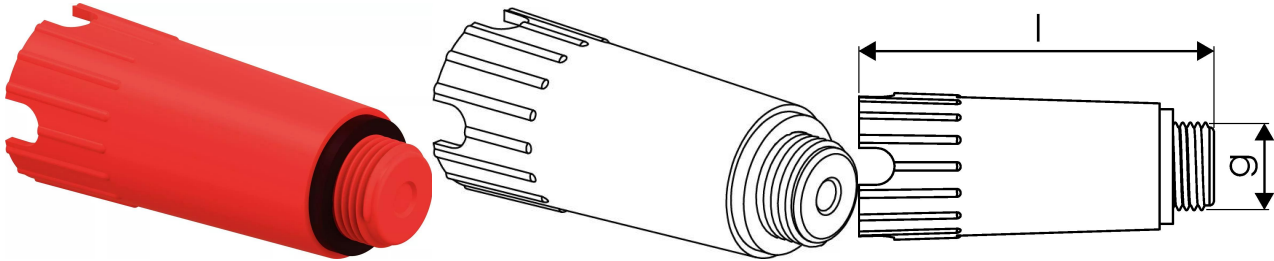

## Uponor Smart Aqua pressure test plug WW 1/2"MT

1135499

- For mounting at termination wall box during tightness test of the installation

#### Specification

- Manual and battery-powered pressing tools
- Interchangeable jaws and pressing chains
- Suitable for small to large pipe diameters
- Controlled pressing force and cycle time