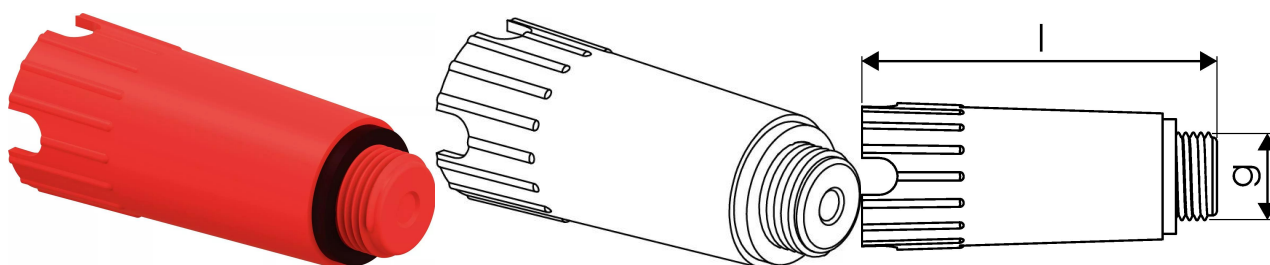

Uponor Smart Aqua pressure test plug WW 1/2"MT

1135499

Measurements

Cylindric_thread_G 1/2

LENGTH_L 85

Product code

Item no EAN 6414900368124

Item no GF 35001135499

Item no GTIN 06414900368124

Item no LVI 2022230

Item no NRF 5110328

Dimensions

Item Unit Height 31

Item Unit Length 85

Item Unit Weight 0,02

Item Unit Width 35

Item_UOM pce

Packaging

Packaging GTIN PL1 06414900423984

Packaging GTIN PL3 06414900423991

Packaging GTIN PL4 06414900325677

Packaging Height PL1 150

Packaging Height PL3 360

Packaging Height PL4 1819

Packaging Length PL1 150

Packaging Length PL3 485

Packaging Length PL4 1200

Packaging Quantity PL1 20

Packaging Quantity PL3 360

Packaging Quantity PL4 7200