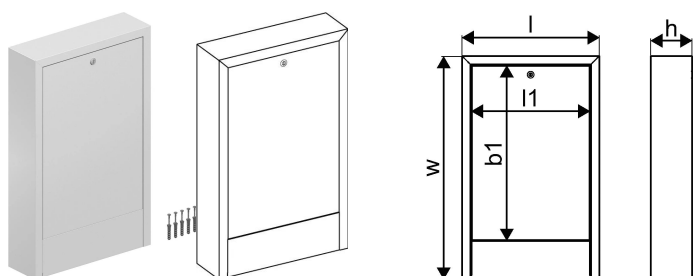

Uponor Vario cabinet OW 450x730x135

1136215

Product code

Item no EAN	6414900422758
Item no GF	35001136215
Item no GTIN	06414900422758

Dimensions

Item Unit Height	730
Item Unit Length	450
Item Unit Weight	5,735
Item Unit Width	138
Item_UOM	pce

Measurements

LENGTH_L	450
Length (l1)	389
Z Measurement b1	572
Z Measurement h	135
Z Measurement w	730

Status

MTO (longer delivery times)	Item available on request, minimum lead time 2 weeks

Packaging

Packaging GTIN PL1	06414900307987
Packaging GTIN PL4	06414900310635
Packaging Height PL1	760
Packaging Height PL4	1890
Packaging Length PL1	150
Packaging Length PL4	1200
Packaging Quantity PL1	1
Packaging Quantity PL4	25
Packaging Type PL1	Base_Box