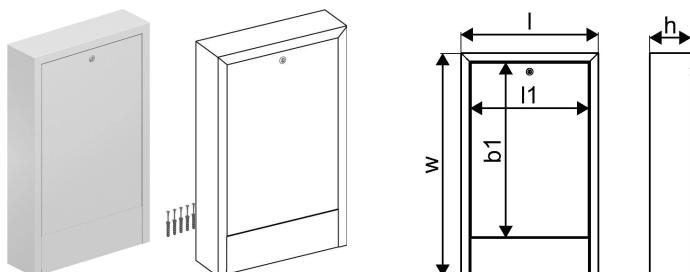

## Uponor Vario cabinet OW 450x730x135

**1136215**

- Cabinet with door for on-wall installation
- Galvanized steel, white powder coated (RAL 9016)
- Without back panel
- Lockable door with coin lock

#### Specification

- Cabinets made of galvanized steel with white powder coating
- Available for in-wall (IW) and on-wall (OW) installation
- Adjustable height, depth, and width for on-site flexibility
- Lockable doors; doors and frames available separately
- Designed for integration of manifolds, controls, and accessories

### Dimensions

Item Unit Height	730
Item Unit Length	450
Item Unit Weight	5,735
Item Unit Width	138
Item_UOM	pce