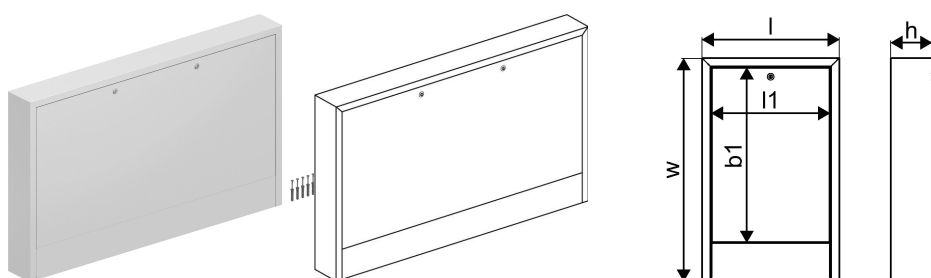

Uponor Vario cabinet OW 1200x730x135

1136220

Product code

Item no EAN 6414900422802

Item no GTIN 06414900422802

Dimensions

Item Unit Height 730

Item Unit Length 1200

Item Unit Weight 10,575

Item Unit Width 138

Item_UOM pce

Measurements

LENGTH_L 1200

Length (l1) 1139

Z Measurement b1 572

Z Measurement h 135

Z Measurement w 730

Status

MTO (longer delivery times)

Item available on request, minimum lead time 2 weeks

Packaging

Packaging GTIN PL1 06414900308038

Packaging GTIN PL4 06414900310680

Packaging Height PL1 760

Packaging Height PL4 1370

Packaging Length PL1 150

Packaging Length PL4 1200

Packaging Quantity PL1 1

Packaging Quantity PL4 7

Packaging Type PL1 Base_Box

Packaging Type PL4 Pallet