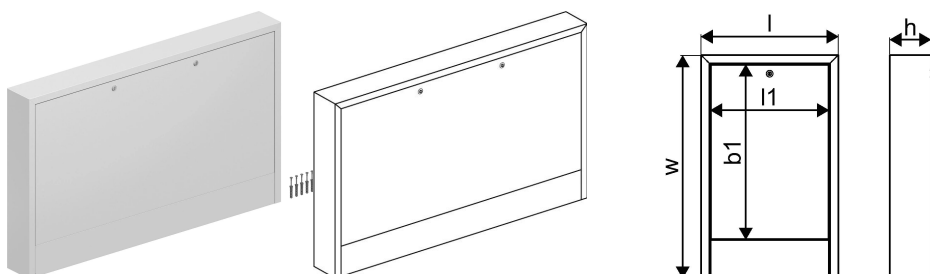

Uponor Vario cabinet OW 1200x730x135

1136220

- Cabinet with door for on-wall installation
- Galvanized steel, white powder coated (RAL 9016)
- Without back panel
- Lockable door with coin lock

About Uponor Vario cabinet OW

Specification

- Cabinets made of galvanized steel with white powder coating
- Available for in-wall (IW) and on-wall (OW) installation
- Adjustable height, depth, and width for on-site flexibility
- Lockable doors; doors and frames available separately
- Designed for integration of manifolds, controls, and accessories

Item Unit Weight 10,575

Item Unit Width 138

Item_UOM pce

Measurements

LENGTH_L 1200

Length (l1) 1139

Z Measurement b1 572

Z Measurement h 135