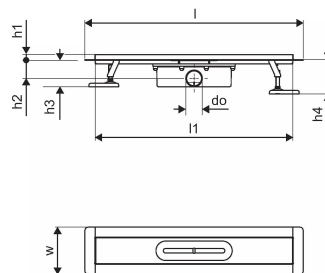

About Uponor Aqua Ambient shower inlet silver

Specification

- Available in different sizes: 600, 700, 800, 900, 1000mm
- Wide sealing collar (30mm) ensuring tight jointing to the floor construction
- Adjustable height and fixable legs for integration in every kind of floor construction
- Wide range compatible with all common waste outlet pipework.

Item no GTIN 06414900425636

Dimensions

Item Unit Height 100

Item Unit Length 660

Item Unit Weight 2,1

Item Unit Width 143

Item_UOM pce

Measurements

LENGTH_L 660

Length (l1) 598

Outer Diameter_do 40

Z Measurement h 98

Z Measurement h1 82

Z Measurement h2 40

Z Measurement w 303

Z Measurement w1 143