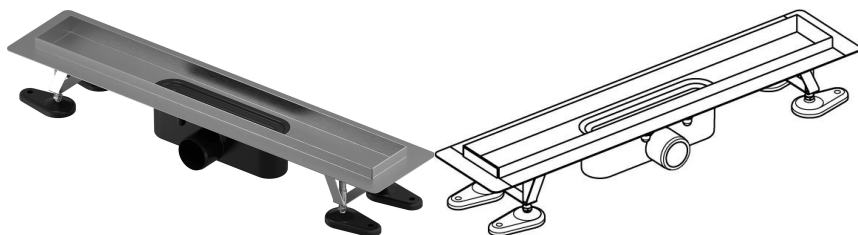

Uponor Aqua Ambient shower inlet silver 30/600mm

1136397

- Compatible with various grate attachments
- Flow rate: 0,8 l/s
- Siphon with cleaning basket, connection to waste pipes DN 50
- Material body: stainless steel
- Material siphon: polypropylene / ABS

About Uponor Aqua Ambient shower inlet silver

Specification

- Available in different sizes: 600, 700, 800, 900, 1000mm
- Wide sealing collar (30mm) ensuring tight jointing to the floor construction
- Adjustable height and fixable legs for integration in every kind of floor construction
- Wide range compatible with all common waste outlet pipework.

Item no GTIN 06414900425636

Dimensions

Item Unit Height 100

Item Unit Length 660

Item Unit Weight 2,1

Item Unit Width 143

Item_UOM pce

Measurements