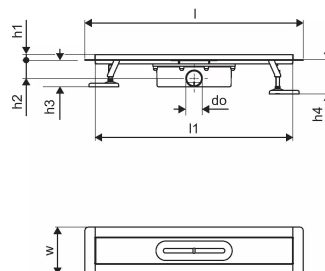

About Uponor Aqua Ambient shower inlet silver

Specification

- Available in different sizes: 600, 700, 800, 900, 1000mm
- Wide sealing collar (30mm) ensuring tight jointing to the floor construction
- Adjustable height and fixable legs for integration in every kind of floor construction
- Wide range compatible with all common waste outlet pipework.

Item no GTIN 06414900482967

Dimensions

Item Unit Height 100

Item Unit Length 760

Item Unit Weight 2,3

Item Unit Width 143

Item_UOM pce

Measurements

LENGTH_L 760

Length (l1) 698

Outer Diameter_do 40

Z Measurement h 98

Z Measurement h1 82

Z Measurement h2 40

Z Measurement w 303

Z Measurement w1 143