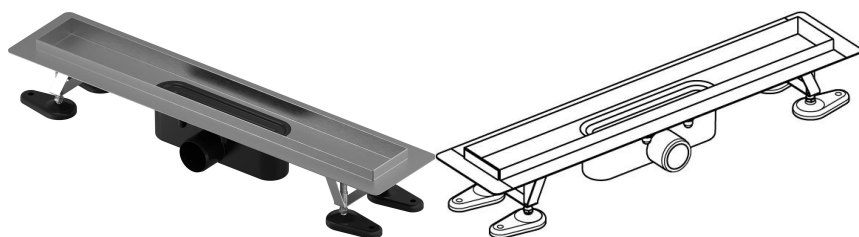

Uponor Aqua Ambient shower inlet silver 30/700mm

1136398

- Compatible with various grate attachments
- Flow rate: 0,8 l/s
- Siphon with cleaning basket, connection to waste pipes DN 50
- Material body: stainless steel
- Material siphon: polypropylene / ABS

About Uponor Aqua Ambient shower inlet silver

Specification

- Available in different sizes: 600, 700, 800, 900, 1000mm
- Wide sealing collar (30mm) ensuring tight jointing to the floor construction
- Adjustable height and fixable legs for integration in every kind of floor construction
- Wide range compatible with all common waste outlet pipework.

Item no GTIN 06414900482967

Dimensions

Item Unit Height 100

Item Unit Length 760

Item Unit Weight 2,3

Item Unit Width 143

Item_UOM pce

Measurements