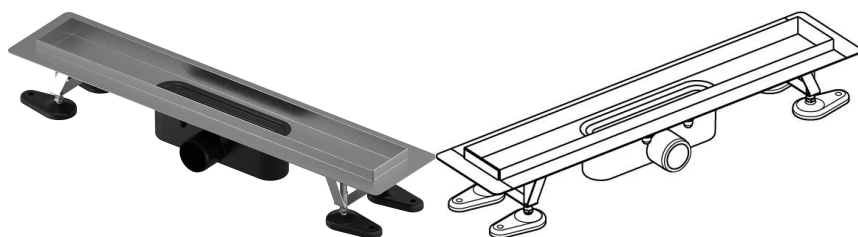

Uponor Aqua Ambient shower inlet silver 30/800mm

1136399

- Compatible with various grate attachments
- Flow rate: 0,8 l/s
- Siphon with cleaning basket, connection to waste pipes DN 50
- Material body: stainless steel
- Material siphon: polypropylene / ABS

About Uponor Aqua Ambient shower inlet silver

Specification

- Available in different sizes: 600, 700, 800, 900, 1000mm
- Wide sealing collar (30mm) ensuring tight jointing to the floor construction
- Adjustable height and fixable legs for integration in every kind of floor construction
- Wide range compatible with all common waste outlet pipework.

Item no GTIN 06414900482974

Dimensions

Item Unit Height 100

Item Unit Length 860

Item Unit Weight 2,4

Item Unit Width 143

Item_UOM pce

Measurements