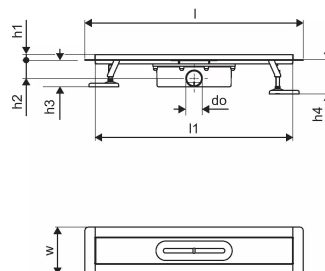

About Uponor Aqua Ambient shower inlet silver

Specification

- Available in different sizes: 600, 700, 800, 900, 1000mm
- Wide sealing collar (30mm) ensuring tight jointing to the floor construction
- Adjustable height and fixable legs for integration in every kind of floor construction
- Wide range compatible with all common waste outlet pipework.

Item no GTIN 06414900482974

Dimensions

Item Unit Height 100

Item Unit Length 860

Item Unit Weight 2,4

Item Unit Width 143

Item_UOM pce

Measurements

LENGTH_L 860

Length (l1) 798

Outer Diameter_do 40

Z Measurement h 98

Z Measurement h1 82

Z Measurement h2 40

Z Measurement w 303

Z Measurement w1 143